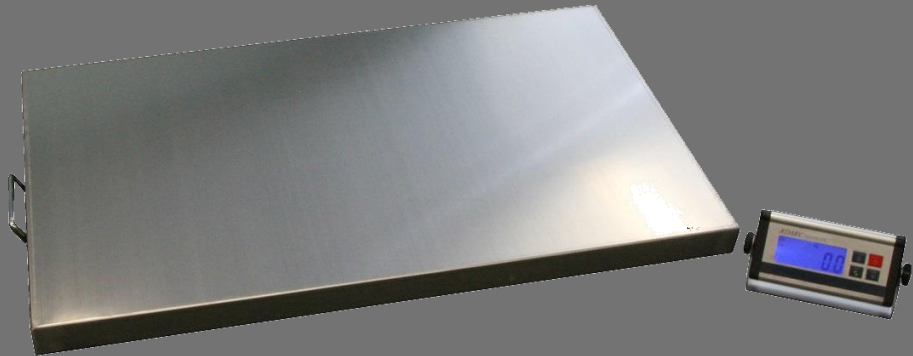

AS-VET
Vet/Animal
Scale

ANY SCALES

VET SCALE

Accurate Weighing

Can be used with 4 AA Batteries

240VAC Power Adaptor

Low Profile

With Supplied Rubber Mat

Specifications and Features

Model	AS-VET Vet Scale
Capacity	300kg x 0.1kg
Top Pan	Stainless Steel
Size	900mm x 600mm x 80mm
Weight	18kg
Additions	With Wheels and Handle for easy moving