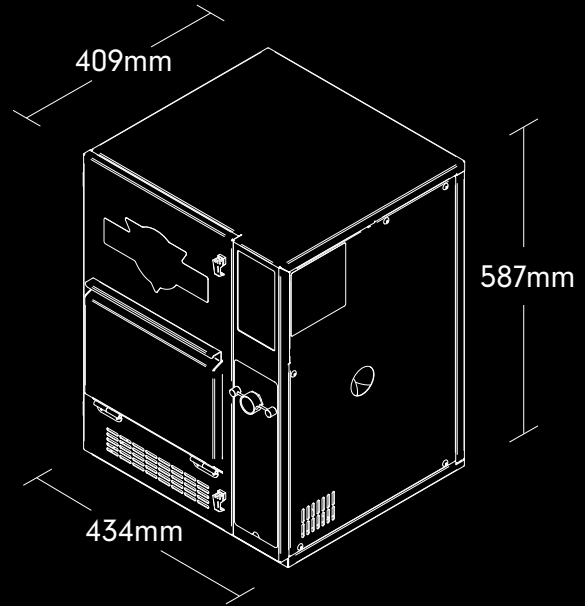

PFA 7200

PFC 5700

Model	Dimensions - H x W x D	Power Supply	Phase	Current (A)	Power (Kw)	Capacity*	Oil Volume	Weight
PFA 7200	762 x 434 x 677mm	240v/50hz	Single	30	7.2	16-22kg	11ltr	57kg
PFC 5700	587 x 434 x 409mm	240v/50hz	Single	24	5.7	12-18kg	8ltr	36kg