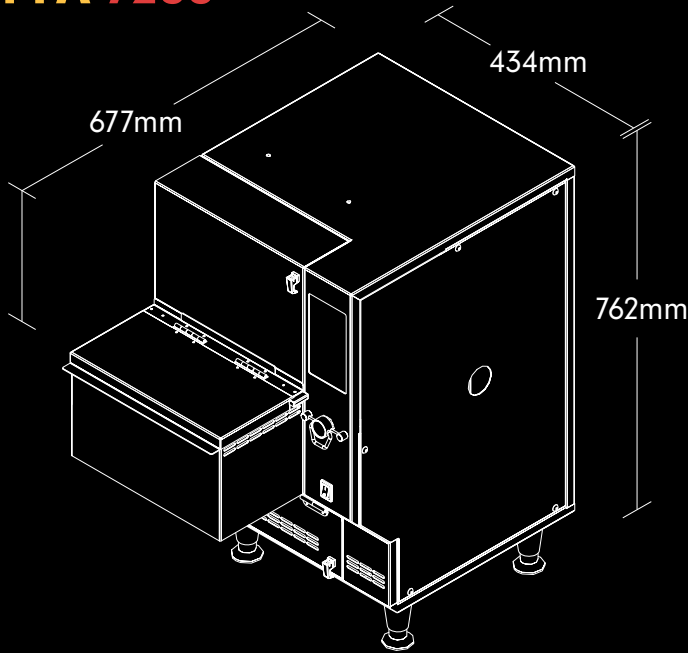

PFA 7200

PFC 5700

Model	Dimensions - H x W x D	Power Supply	Phase	Current (A)	Power (Kw)	Capacity*	Oil Volume	Weight
PFA 7200	762 x 434 x 677mm	240v/50hz	Single	30	7.2	16-22kg	11ltr	57kg
PFC 5700	587 x 434 x 409mm	240v/50hz	Single	24	5.7	12-18kg	8ltr	36kg