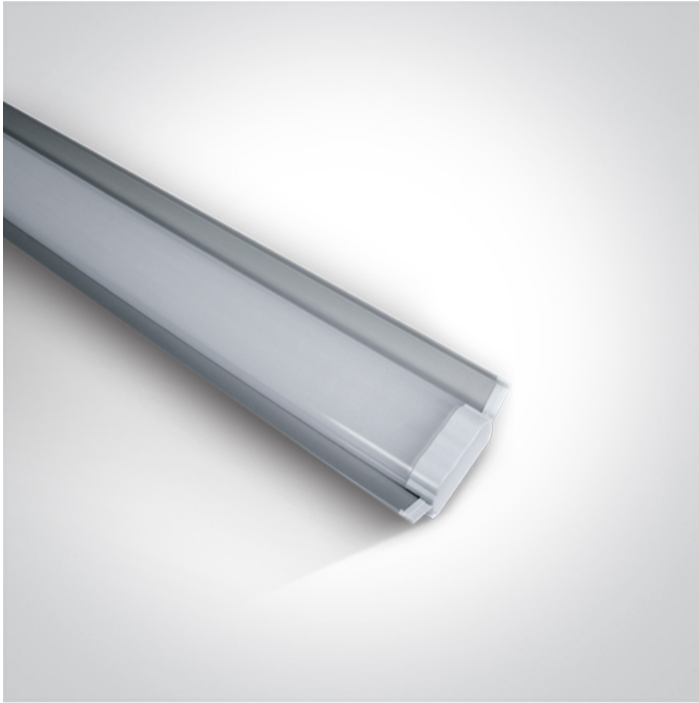

21 Industrial & Floodlights>The Supermarket LED Linear Range Aluminium + PC

38236R/C

LED linear, ideal for supermarket applications. It can replace fluorescent fittings mounted on cable channels.

Supplied with 100-240V LED driver as standard.

Complies with standard EN60598-1 and any other specific standards.

Downloads

Dimensions

Physical Specification

Item Group	21 Industrial & Floodlights
Family	The Supermarket LED Linear Range Aluminium + PC
Order Code	38236R/C
Colour	Grey
Material	Die Cast
Diffuser Material	Glass
Shape	Rectangular
Length	1200mm
Width	105mm
Height	40mm
Surface Ceiling	Yes
Indoor	Yes