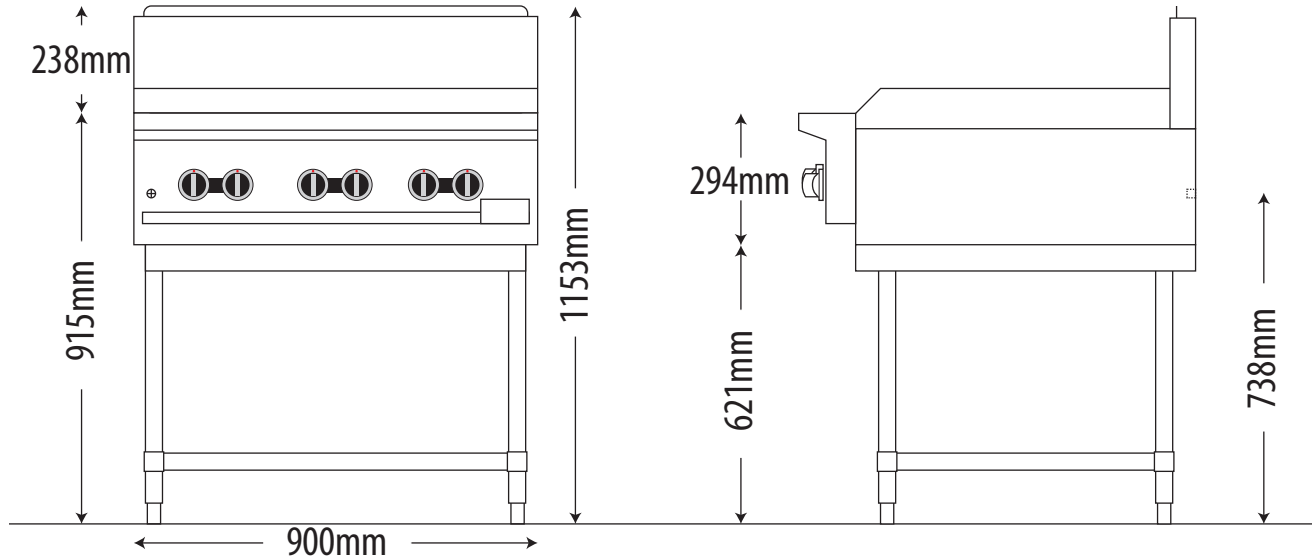

Premium 15mm thick griddle with powerful cast iron 'H' burners for even heat distribution. Large 686mm deep work surface.

Large easy-to-use control knobs sit flush to the 'plate rail' and the unit can sit on top of the optional stainless steel stand with storage shelf.

STANDARD FEATURES

- Piezo ignition for all concealed burners
- 108mm wide grease trough
- Set 4 legs for countertop mounting
- Gas regulator
- Available in Natural or Propane Gas
- Cooking Surface 900mm W x 584mm D

OPTIONAL FEATURES

- Stainless steel stand with shelf and adjustable feet - MS-G36
- Swivel Fixed Height Castors for stand - legs must be shortened by 100mm - MS-CSTR (non brake), MS-CSTRB (brake)
- Grooved Griddle in 300mm sections - Specify -GRV
- Electronic ignition - Specify GFE36 (240V, 1P, 10A lead & plug not included)
- Flexible gas hose with quick disconnect and restraining kit - 432018-1200HK

* Drawings shown with optional stand

DIMENSIONS

External Dimension: 900W x 876D x 1153H (with stand) mm

Working height : 915mm

Griddle : 900W x 585D mm

Combustible wall clearance: Side: 152mm, Rear: 152mm

TECHNICAL DATA