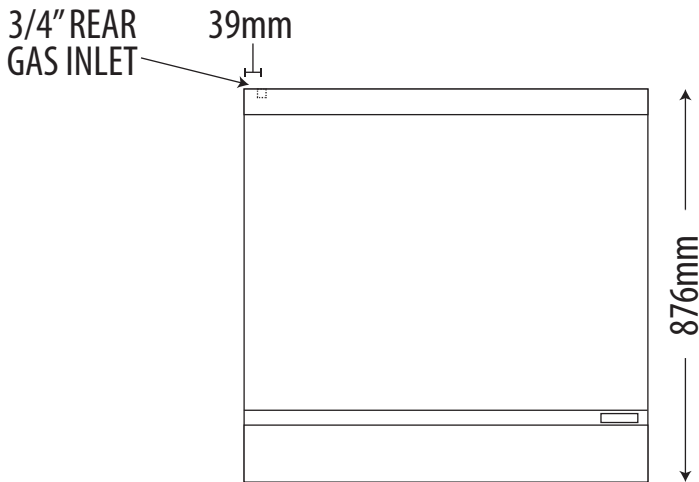

Premium 15mm thick griddle with powerful cast iron 'H' burners for even heat distribution. Large 686mm deep work surface.

Large easy-to-use control knobs sit flush to the 'plate rail' and the unit can sit on top of the optional stainless steel stand with storage shelf.

STANDARD FEATURES

- Piezo ignition for all concealed burners
- 108mm wide grease trough
- Set 4 legs for countertop mounting
- Gas regulator
- Available in Natural or Propane Gas
- Cooking Surface 900mm W x 584mm D

OPTIONAL FEATURES

- Stainless steel stand with shelf and adjustable feet - MS-G36
- Swivel Fixed Height Castors for stand - legs must be shortened by 100mm - MS-CSTR (non brake), MS-CSTRB (brake)
- Grooved Griddle in 300mm sections - Specify -GRV
- Electronic ignition - Specify GFE36 (240V, 1P, 10A lead & plug not included)
- Flexible gas hose with quick disconnect and restraining kit - 432018-1200HK

* Drawings shown with optional stand

DIMENSIONS

External Dimension: 900W x 876D x 1153H (with stand) mm

Working height : 915mm

Griddle : 900W x 585D mm

Combustible wall clearance: Side: 152mm, Rear: 152mm

TECHNICAL DATA