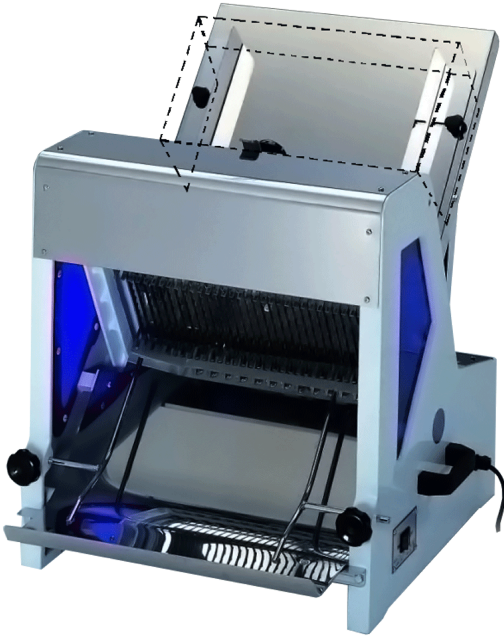

Bread slicer without blade - JSL-31M

Quick Overview

Bread slicer machine without blade 630x630x685mm

URL: https://www.foodequipment.com.au/media/catalog/product/b/r/bread-slicer-jsl-31m_3.png

Description

Bread slicer machine without blade 630x630x685mm

How to Assemble Blade?

2 Years Parts and Labour Warranty

Your Shipping Specifications

Width (mm)	630
Depth (mm)	630
Height (mm)	685
Packing Width (mm)	700
Packing Depth (mm)	700
Packing Height (mm)	750
Power	200w/10A