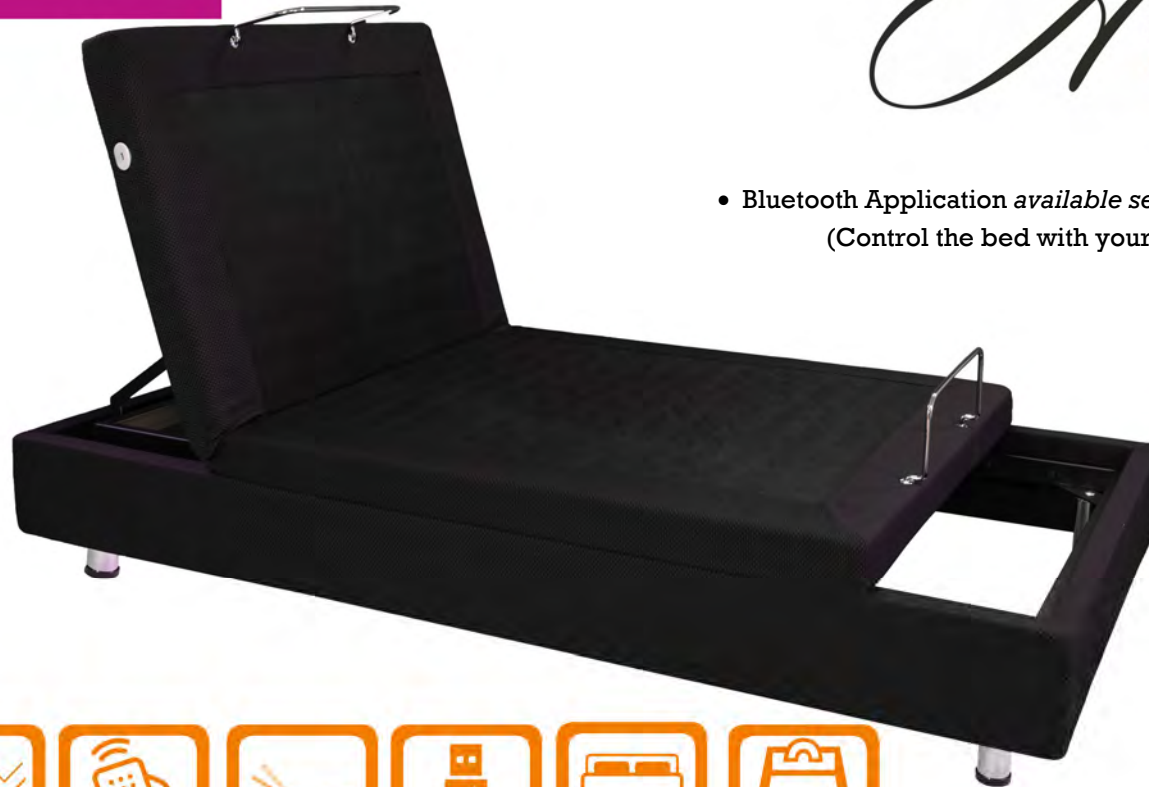

SMARTFLEX 2

MODERN LIVING

- Bluetooth Application *available separately*
(Control the bed with your phone!)

The SmartFlex 2 is the epitome of style and luxury. With its wireless hand control, enjoy the benefits of vibration massage at the head and foot, while effortlessly programming a range of pre-set positions for your ultimate relaxation. It is also equipped with thoughtful conveniences such as USB charging ports on either side of the bed as well as under-bed lighting that provides gentle guidance during night time hours.

- Head and Foot Adjustability
- Steel Construction
- Wireless Hand Control
- Vibration Massage
- USB Charging Ports
- Underbed Lighting
- Customisable Pre-set Positions

SIZES AVAILABLE

HALF QUEEN
LONG SINGLE
KING SINGLE
LONG DOUBLE
QUEEN