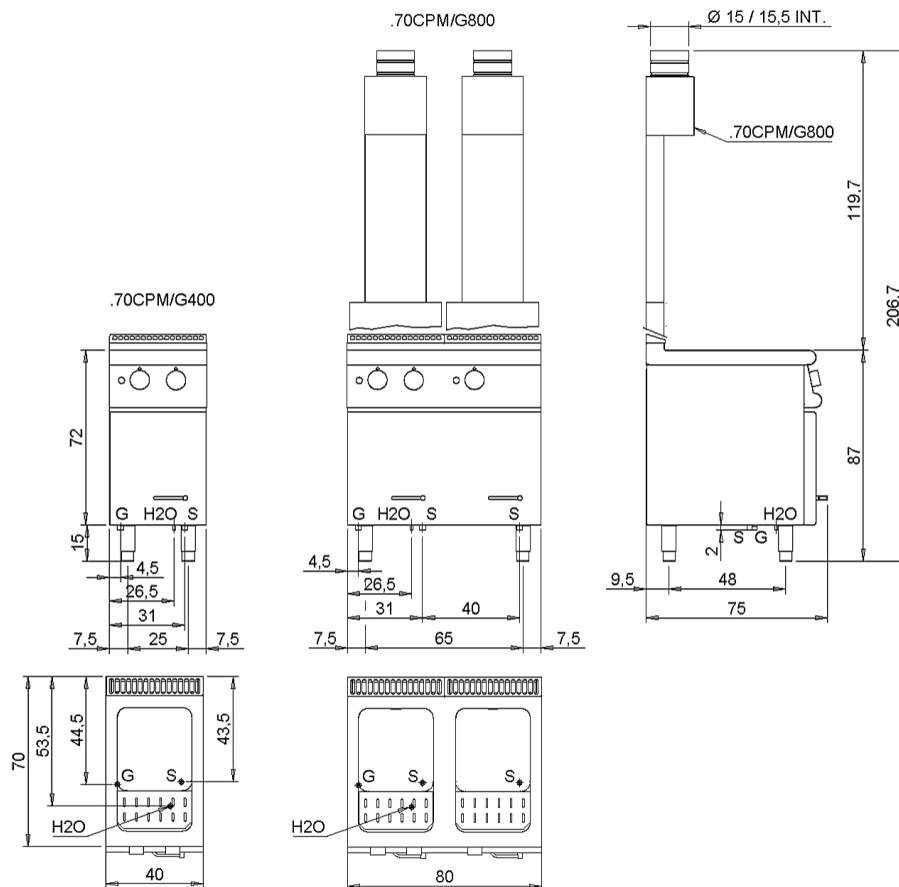

DIMENSIONS	
Width (mm)	400
Depth (mm)	700
Height (mm)	900
Gas connection (∅)	3/4"
Electric connection (V/~ /Hz)	
Cold water connection (∅)	3/4"
Hot water connection (∅)	

Cold soft water connection (∅)	
Drain (∅)	1"
Gas power (Mj/hr)	50
Electric power (kW)	
Plate dimensions (mm)	
Tank capacity (L)	
Tank dimensions (mm)	
Internal oven dimensions (mm)	

MODEL

Q70CP/G400

CODE

CR1014759

SCHEMA DI INSTALLAZIONE - INSTALLATION DIAGRAM - INSTALLATIONSPLAN - SCHÉMA D'INSTALLATION - ESQUEMA DE INSTALACION -INSTALLATIESCHEMA - IINSTALLATIONSRTNINGAR

MISURE IN cm - DIMENSIONS IN cm - ABMESSUNGEN IN cm- MESURES EN cm
MEDIDAS EN cm - MATEN IN cm - DIMENSIONES EN cm