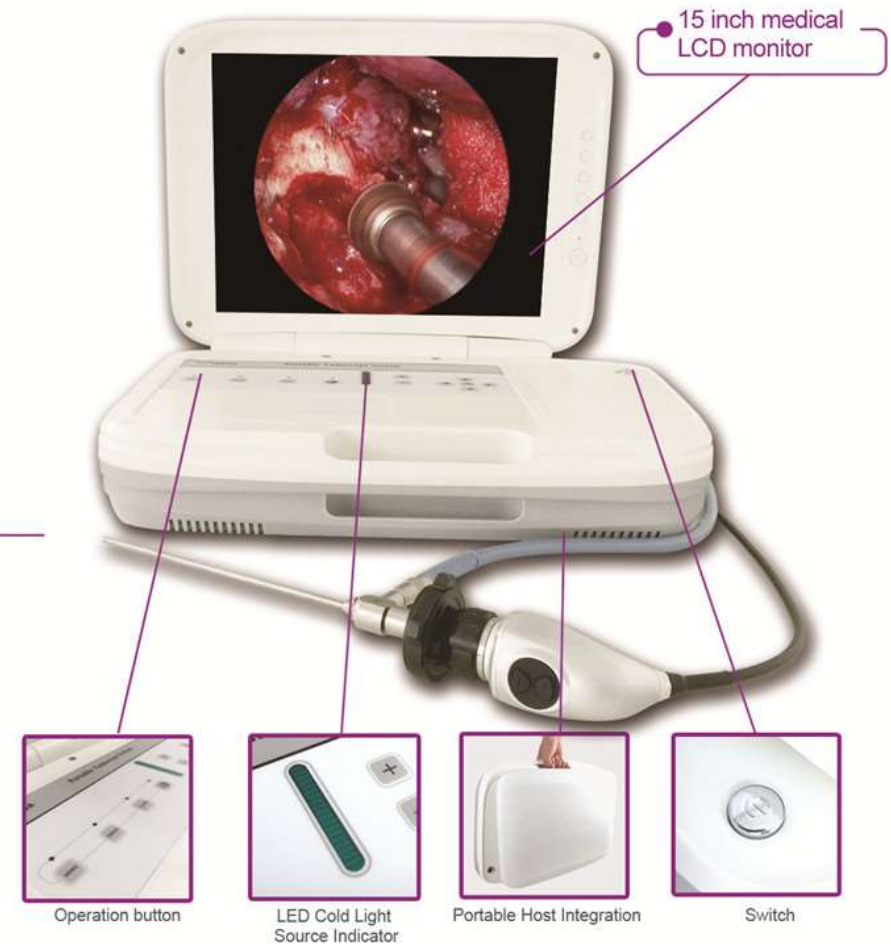

YKD-9003-A1 HD Portable Endoscope Camera

YKD-9003-A1 HD Portable Endoscope Camera

Product Model	YKD-9003-A1
Camera	1/2.8 inch SONY CMOS HD Camera
Pixel	2,100,000 pixels
Image size(Horizontal×Vertical)	1920×1080p
Scanning system	Progressive Scanning
Frame rate	(1920×1080)60p
SNR	≥ 50dB
Video output	By "HDMI×3,CVBS" Video output
Horizon resolution	1080 lines
Light source	Built-in 35W LED cold light source
Monitor	15 inch HD medical monitor

YKD-9003-A2 HD Portable Endoscope Camera

YKD-9003-A2 HD Portable Endoscope Camera

Product Model	YKD-9003-A2
Camera	1/2.8 inch SONY CMOS HD Camera
Pixel	2,100,000 pixels
Image size(Horizontal×Vertical)	1920×1080p
Scanning system	Progressive Scanning
Frame rate	(1920×1080)60p
SNR	≥ 50dB
Video output	By "HDMI×3,CVBS" Video output
Horizon resolution	1080 Lines
Light source	Built-in 60W LED cold light source
Monitor	15 inch LCD medical monitor

YKD-9003-C HD 3-chip Portable Endoscope Camera

YKD-9003-C HD 3-chip Portable Endoscope Camera

Product Model	YKD-9003-C
Camera	1/2.8 inch SONY CMOS HD Camera
Pixel	2,100,000 pixels
Image size(Horizontal×Vertical)	1920×1080p
Scanning system	Progressive Scanning
Frame rate	(1920×1080)60p
SNR	≥50dB
Video output	By "DVI,SDI1,SDI2,CVBS,Y/C" Video output
Horizon resolution	1080 Lines
Light source	Built-in 35W LED cold light source
Monitor	15 inch HD medical Monitor