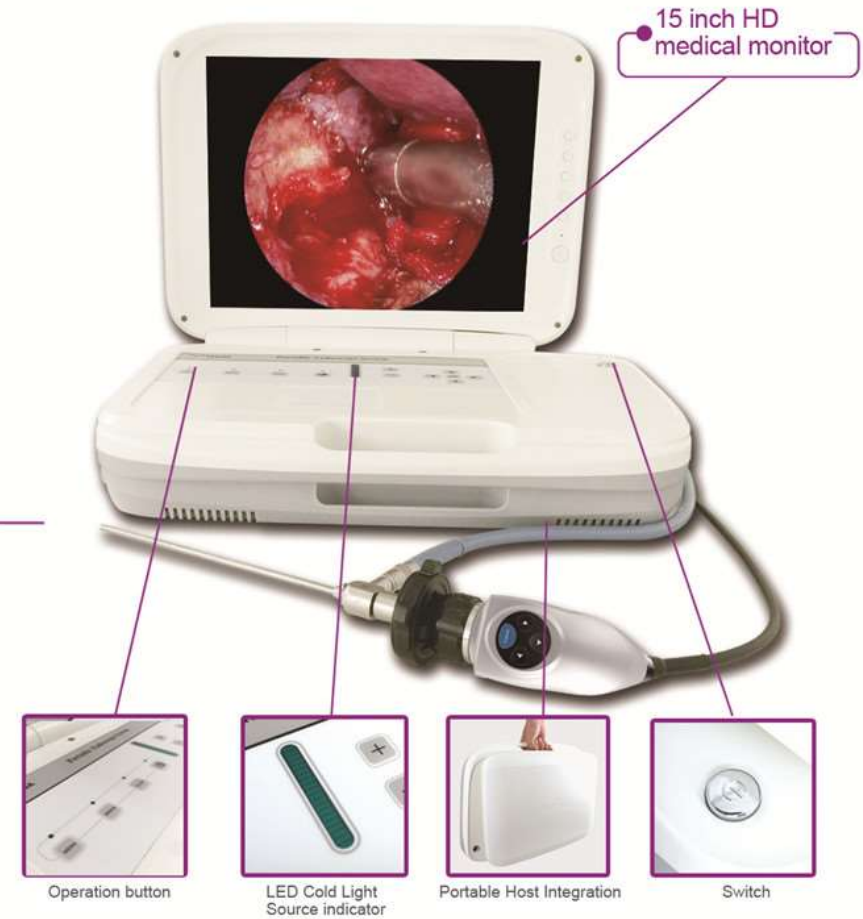

YKD-9003-A1 HD Portable Endoscope Camera

YKD-9003-A1 HD Portable Endoscope Camera

Product Model	YKD-9003-A1
Camera	1/2.8 inch SONY CMOS HD Camera
Pixel	2,100,000 pixels
Image size(Horizontal×Vertical)	1920×1080p
Scanning system	Progressive Scanning
Frame rate	(1920×1080)60p
SNR	≥ 50dB
Video output	By "HDMI×3,CVBS" Video output
Horizon resolution	1080 lines
Light source	Built-in 35W LED cold light source
Monitor	15 inch HD medical monitor

YKD-9003-A2 HD Portable Endoscope Camera

YKD-9003-A2 HD Portable Endoscope Camera

Product Model	YKD-9003-A2
Camera	1/2.8 inch SONY CMOS HD Camera
Pixel	2,100,000 pixels
Image size(Horizontal×Vertical)	1920×1080p
Scanning system	Progressive Scanning
Frame rate	(1920×1080)60p
SNR	≥ 50dB
Video output	By "HDMI×3,CVBS" Video output
Horizon resolution	1080 Lines
Light source	Built-in 60W LED cold light source
Monitor	15 inch LCD medical monitor

YKD-9003-C HD 3-chip Portable Endoscope Camera

YKD-9003-C HD 3-chip Portable Endoscope Camera

Product Model	YKD-9003-C
Camera	1/2.8 inch SONY CMOS HD Camera
Pixel	2,100,000 pixels
Image size(Horizontal×Vertical)	1920×1080p
Scanning system	Progressive Scanning
Frame rate	(1920×1080)60p
SNR	≥50dB
Video output	By "DVI,SDI1,SDI2,CVBS,Y/C" Video output
Horizon resolution	1080 Lines
Light source	Built-in 35W LED cold light source
Monitor	15 inch HD medical Monitor