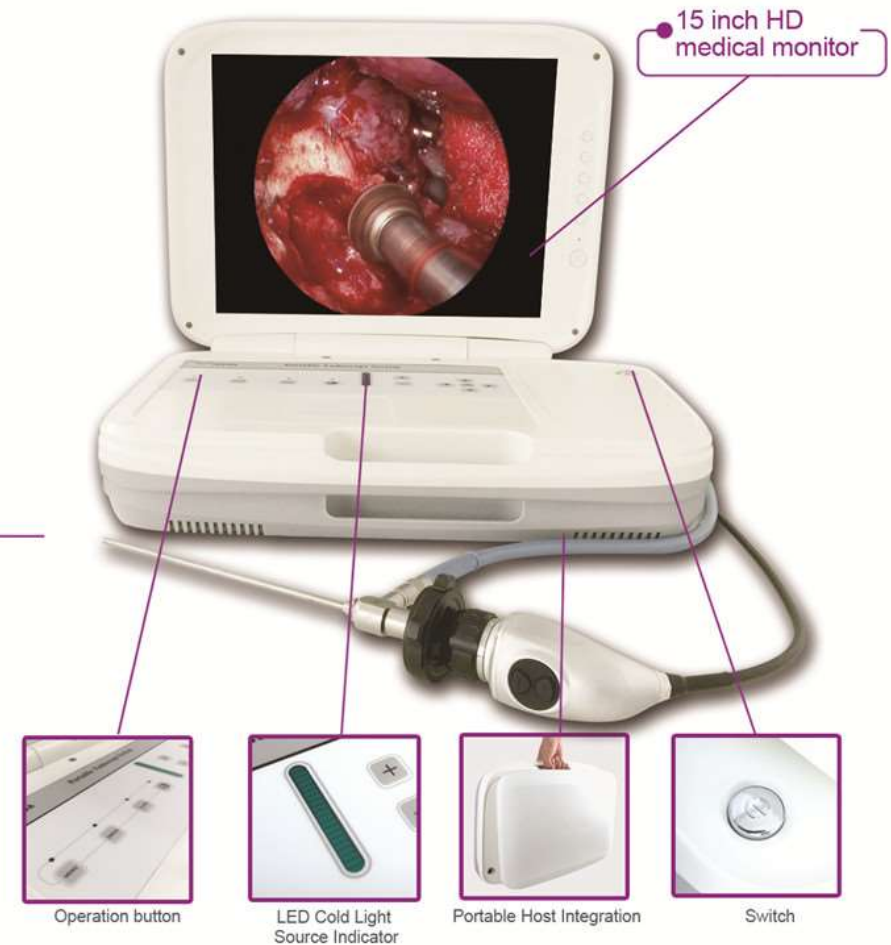

YKD-9003-A1 HD Portable Endoscope Camera

YKD-9003-A1 HD Portable Endoscope Camera

Product Model	YKD-9003-A1
Camera	1/2.8 inch SONY CMOS HD Camera
Pixel	2,100,000 pixels
Image size(Horizontal×Vertical)	1920×1080p
Scanning system	Progressive Scanning
Frame rate	(1920×1080)60p
SNR	≥ 50dB
Video output	By "HDMI×3,CVBS" Video output
Horizon resolution	1080 lines
Light source	Built-in 35W LED cold light source
Monitor	15 inch HD medical monitor

YKD-9003-A2 HD Portable Endoscope Camera

YKD-9003-A2 HD Portable Endoscope Camera

Product Model	YKD-9003-A2
Camera	1/2.8 inch SONY CMOS HD Camera
Pixel	2,100,000 pixels
Image size(Horizontal×Vertical)	1920×1080p
Scanning system	Progressive Scanning
Frame rate	(1920×1080)60p
SNR	≥ 50dB
Video output	By "HDMI×3,CVBS" Video output
Horizon resolution	1080 Lines
Light source	Built-in 60W LED cold light source
Monitor	15 inch LCD medical monitor

YKD-9003-C HD 3-chip Portable Endoscope Camera

YKD-9003-C HD 3-chip Portable Endoscope Camera

Product Model	YKD-9003-C
Camera	1/2.8 inch SONY CMOS HD Camera
Pixel	2,100,000 pixels
Image size(Horizontal×Vertical)	1920×1080p
Scanning system	Progressive Scanning
Frame rate	(1920×1080)60p
SNR	≥50dB
Video output	By "DVI,SDI1,SDI2,CVBS,Y/C" Video output
Horizon resolution	1080 Lines
Light source	Built-in 35W LED cold light source
Monitor	15 inch HD medical Monitor