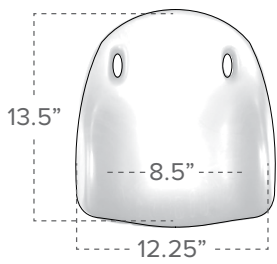

Special Tomato® Hip-Flex® Seat Cushion	
72060201	Size 2 - 10 in. d x 10 in. d - CHERRY
72060202	Size 2 - 10 in. d x 10 in. d - LILAC
72060204	Size 2 - 10 in. d x 10 in. d - AQUA
72060209	Size 2 - 10 in. d x 10 in. d - DARK GRAY
72060301	Size 3 - 12 in. w x 12 in. d - CHERRY
72060302	Size 3 - 12 in. w x 12 in. d - LILAC
72060304	Size 3 - 12 in. w x 12 in. d - AQUA
72060309	Size 3 - 12 in. w x 12 in. d - DARK GRAY
72060401	Size 4 - 14 in. w x 14 in. d - CHERRY
72060402	Size 4 - 14 in. w x 14 in. d - LILAC
72060404	Size 4 - 14 in. w x 14 in. d - AQUA
72060409	Size 4 - 14 in. w x 14 in. d - DARK GRAY
72060501	Size 5 - 16 in. w x 16 in. d - CHERRY
72060502	Size 5 - 16 in. w x 16 in. d - LILAC
72060504	Size 5 - 16 in. w x 16 in. d - AQUA
72060509	Size 5 - 16 in. w x 16 in. d - DARK GRAY

Special Tomato® Liner Back Cushion	
72050201	Size 2 - 8.5 in. w x 13.5 in. h - CHERRY
72050202	Size 2 - 8.5 in. w x 13.5 in. h - LILAC
72050204	Size 2 - 8.5 in. w x 13.5 in. h - AQUA
72050209	Size 2 - 8.5 in. w x 13.5 in. h - DARK GRAY
72050301	Size 3 - 10 in. w x 14.5 in. h - CHERRY
72050302	Size 3 - 10 in. w x 14.5 in. h - LILAC
72050304	Size 3 - 10 in. w x 14.5 in. h - AQUA
72050309	Size 3 - 10 in. w x 14.5 in. h - DARK GRAY
72050401	Size 4 - 13 in. w x 15.5 in. h - CHERRY
72050402	Size 4 - 13 in. w x 15.5 in. h - LILAC
72050404	Size 4 - 13 in. w x 15.5 in. h - AQUA
72050409	Size 4 - 13 in. w x 15.5 in. h - DARK GRAY
72050501	Size 5 - 14 in. w x 16 in. h - CHERRY
72050502	Size 5 - 14 in. w x 16 in. h - LILAC
72050504	Size 5 - 14 in. w x 16 in. h - AQUA
72050509	Size 5 - 14 in. w x 16 in. h - DARK GRAY

Size 2

W: www.specialneedssolutions.com.au
E: info@specialneedssolutions.com.au
P: (07) 5597 4321