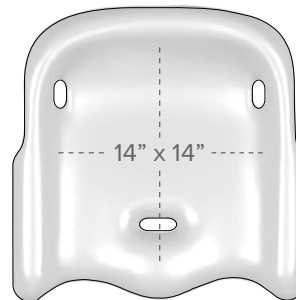

Special Tomato® Hip-Flex® Seat Cushion	
72060201	Size 2 - 10 in. d x 10 in. d - CHERRY
72060202	Size 2 - 10 in. d x 10 in. d - LILAC
72060204	Size 2 - 10 in. d x 10 in. d - AQUA
72060209	Size 2 - 10 in. d x 10 in. d - DARK GRAY
72060301	Size 3 - 12 in. w x 12 in. d - CHERRY
72060302	Size 3 - 12 in. w x 12 in. d - LILAC
72060304	Size 3 - 12 in. w x 12 in. d - AQUA
72060309	Size 3 - 12 in. w x 12 in. d - DARK GRAY
72060401	Size 4 - 14 in. w x 14 in. d - CHERRY
72060402	Size 4 - 14 in. w x 14 in. d - LILAC
72060404	Size 4 - 14 in. w x 14 in. d - AQUA
72060409	Size 4 - 14 in. w x 14 in. d - DARK GRAY
72060501	Size 5 - 16 in. w x 16 in. d - CHERRY
72060502	Size 5 - 16 in. w x 16 in. d - LILAC
72060504	Size 5 - 16 in. w x 16 in. d - AQUA
72060509	Size 5 - 16 in. w x 16 in. d - DARK GRAY

Special Tomato® Liner Back Cushion	
72050201	Size 2 - 8.5 in. w x 13.5 in. h - CHERRY
72050202	Size 2 - 8.5 in. w x 13.5 in. h - LILAC
72050204	Size 2 - 8.5 in. w x 13.5 in. h - AQUA
72050209	Size 2 - 8.5 in. w x 13.5 in. h - DARK GRAY
72050301	Size 3 - 10 in. w x 14.5 in. h - CHERRY
72050302	Size 3 - 10 in. w x 14.5 in. h - LILAC
72050304	Size 3 - 10 in. w x 14.5 in. h - AQUA
72050309	Size 3 - 10 in. w x 14.5 in. h - DARK GRAY
72050401	Size 4 - 13 in. w x 15.5 in. h - CHERRY
72050402	Size 4 - 13 in. w x 15.5 in. h - LILAC
72050404	Size 4 - 13 in. w x 15.5 in. h - AQUA
72050409	Size 4 - 13 in. w x 15.5 in. h - DARK GRAY
72050501	Size 5 - 14 in. w x 16 in. h - CHERRY
72050502	Size 5 - 14 in. w x 16 in. h - LILAC
72050504	Size 5 - 14 in. w x 16 in. h - AQUA
72050509	Size 5 - 14 in. w x 16 in. h - DARK GRAY

Size 2

Size 3

Size 4

Size 5

W: www.specialneedssolutions.com.au
E: info@specialneedssolutions.com.au
P: (07) 5597 4321