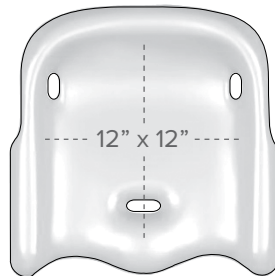

Special Tomato® Hip-Flex® Seat Cushion	
72060201	Size 2 - 10 in. d x 10 in. d - CHERRY
72060202	Size 2 - 10 in. d x 10 in. d - LILAC
72060204	Size 2 - 10 in. d x 10 in. d - AQUA
72060209	Size 2 - 10 in. d x 10 in. d - DARK GRAY
72060301	Size 3 - 12 in. w x 12 in. d - CHERRY
72060302	Size 3 - 12 in. w x 12 in. d - LILAC
72060304	Size 3 - 12 in. w x 12 in. d - AQUA
72060309	Size 3 - 12 in. w x 12 in. d - DARK GRAY
72060401	Size 4 - 14 in. w x 14 in. d - CHERRY
72060402	Size 4 - 14 in. w x 14 in. d - LILAC
72060404	Size 4 - 14 in. w x 14 in. d - AQUA
72060409	Size 4 - 14 in. w x 14 in. d - DARK GRAY
72060501	Size 5 - 16 in. w x 16 in. d - CHERRY
72060502	Size 5 - 16 in. w x 16 in. d - LILAC
72060504	Size 5 - 16 in. w x 16 in. d - AQUA
72060509	Size 5 - 16 in. w x 16 in. d - DARK GRAY

Special Tomato® Liner Back Cushion	
72050201	Size 2 - 8.5 in. w x 13.5 in. h - CHERRY
72050202	Size 2 - 8.5 in. w x 13.5 in. h - LILAC
72050204	Size 2 - 8.5 in. w x 13.5 in. h - AQUA
72050209	Size 2 - 8.5 in. w x 13.5 in. h - DARK GRAY
72050301	Size 3 - 10 in. w x 14.5 in. h - CHERRY
72050302	Size 3 - 10 in. w x 14.5 in. h - LILAC
72050304	Size 3 - 10 in. w x 14.5 in. h - AQUA
72050309	Size 3 - 10 in. w x 14.5 in. h - DARK GRAY
72050401	Size 4 - 13 in. w x 15.5 in. h - CHERRY
72050402	Size 4 - 13 in. w x 15.5 in. h - LILAC
72050404	Size 4 - 13 in. w x 15.5 in. h - AQUA
72050409	Size 4 - 13 in. w x 15.5 in. h - DARK GRAY
72050501	Size 5 - 14 in. w x 16 in. h - CHERRY
72050502	Size 5 - 14 in. w x 16 in. h - LILAC
72050504	Size 5 - 14 in. w x 16 in. h - AQUA
72050509	Size 5 - 14 in. w x 16 in. h - DARK GRAY

Size 2

Size 3

Size 4

Size 5

W: www.specialneedssolutions.com.au
E: info@specialneedssolutions.com.au
P: (07) 5597 4321