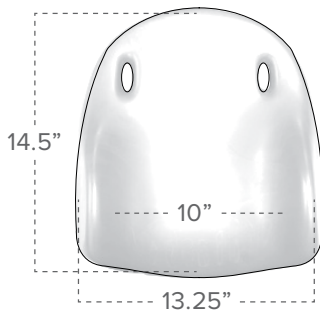

Special Tomato® Hip-Flex® Seat Cushion	
72060201	Size 2 - 10 in. d x 10 in. d - CHERRY
72060202	Size 2 - 10 in. d x 10 in. d - LILAC
72060204	Size 2 - 10 in. d x 10 in. d - AQUA
72060209	Size 2 - 10 in. d x 10 in. d - DARK GRAY
72060301	Size 3 - 12 in. w x 12 in. d - CHERRY
72060302	Size 3 - 12 in. w x 12 in. d - LILAC
72060304	Size 3 - 12 in. w x 12 in. d - AQUA
72060309	Size 3 - 12 in. w x 12 in. d - DARK GRAY
72060401	Size 4 - 14 in. w x 14 in. d - CHERRY
72060402	Size 4 - 14 in. w x 14 in. d - LILAC
72060404	Size 4 - 14 in. w x 14 in. d - AQUA
72060409	Size 4 - 14 in. w x 14 in. d - DARK GRAY
72060501	Size 5 - 16 in. w x 16 in. d - CHERRY
72060502	Size 5 - 16 in. w x 16 in. d - LILAC
72060504	Size 5 - 16 in. w x 16 in. d - AQUA
72060509	Size 5 - 16 in. w x 16 in. d - DARK GRAY

Special Tomato® Liner Back Cushion	
72050201	Size 2 - 8.5 in. w x 13.5 in. h - CHERRY
72050202	Size 2 - 8.5 in. w x 13.5 in. h - LILAC
72050204	Size 2 - 8.5 in. w x 13.5 in. h - AQUA
72050209	Size 2 - 8.5 in. w x 13.5 in. h - DARK GRAY
72050301	Size 3 - 10 in. w x 14.5 in. h - CHERRY
72050302	Size 3 - 10 in. w x 14.5 in. h - LILAC
72050304	Size 3 - 10 in. w x 14.5 in. h - AQUA
72050309	Size 3 - 10 in. w x 14.5 in. h - DARK GRAY
72050401	Size 4 - 13 in. w x 15.5 in. h - CHERRY
72050402	Size 4 - 13 in. w x 15.5 in. h - LILAC
72050404	Size 4 - 13 in. w x 15.5 in. h - AQUA
72050409	Size 4 - 13 in. w x 15.5 in. h - DARK GRAY
72050501	Size 5 - 14 in. w x 16 in. h - CHERRY
72050502	Size 5 - 14 in. w x 16 in. h - LILAC
72050504	Size 5 - 14 in. w x 16 in. h - AQUA
72050509	Size 5 - 14 in. w x 16 in. h - DARK GRAY

Size 3

W: www.specialneedssolutions.com.au
E: info@specialneedssolutions.com.au
P: (07) 5597 4321