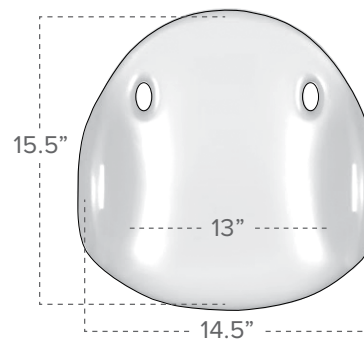

Special Tomato® Hip-Flex® Seat Cushion	
72060201	Size 2 - 10 in. d x 10 in. d - CHERRY
72060202	Size 2 - 10 in. d x 10 in. d - LILAC
72060204	Size 2 - 10 in. d x 10 in. d - AQUA
72060209	Size 2 - 10 in. d x 10 in. d - DARK GRAY
72060301	Size 3 - 12 in. w x 12 in. d - CHERRY
72060302	Size 3 - 12 in. w x 12 in. d - LILAC
72060304	Size 3 - 12 in. w x 12 in. d - AQUA
72060309	Size 3 - 12 in. w x 12 in. d - DARK GRAY
72060401	Size 4 - 14 in. w x 14 in. d - CHERRY
72060402	Size 4 - 14 in. w x 14 in. d - LILAC
72060404	Size 4 - 14 in. w x 14 in. d - AQUA
72060409	Size 4 - 14 in. w x 14 in. d - DARK GRAY
72060501	Size 5 - 16 in. w x 16 in. d - CHERRY
72060502	Size 5 - 16 in. w x 16 in. d - LILAC
72060504	Size 5 - 16 in. w x 16 in. d - AQUA
72060509	Size 5 - 16 in. w x 16 in. d - DARK GRAY

Special Tomato® Liner Back Cushion	
72050201	Size 2 - 8.5 in. w x 13.5 in. h - CHERRY
72050202	Size 2 - 8.5 in. w x 13.5 in. h - LILAC
72050204	Size 2 - 8.5 in. w x 13.5 in. h - AQUA
72050209	Size 2 - 8.5 in. w x 13.5 in. h - DARK GRAY
72050301	Size 3 - 10 in. w x 14.5 in. h - CHERRY
72050302	Size 3 - 10 in. w x 14.5 in. h - LILAC
72050304	Size 3 - 10 in. w x 14.5 in. h - AQUA
72050309	Size 3 - 10 in. w x 14.5 in. h - DARK GRAY
72050401	Size 4 - 13 in. w x 15.5 in. h - CHERRY
72050402	Size 4 - 13 in. w x 15.5 in. h - LILAC
72050404	Size 4 - 13 in. w x 15.5 in. h - AQUA
72050409	Size 4 - 13 in. w x 15.5 in. h - DARK GRAY
72050501	Size 5 - 14 in. w x 16 in. h - CHERRY
72050502	Size 5 - 14 in. w x 16 in. h - LILAC
72050504	Size 5 - 14 in. w x 16 in. h - AQUA
72050509	Size 5 - 14 in. w x 16 in. h - DARK GRAY

Size 4

W: www.specialneedssolutions.com.au
E: info@specialneedssolutions.com.au
P: (07) 5597 4321