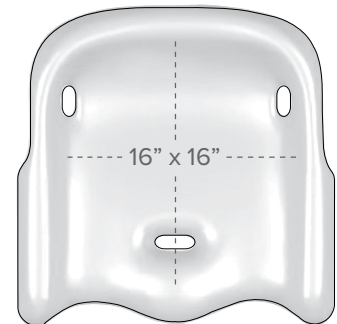

Special Tomato® Hip-Flex® Seat Cushion	
72060201	Size 2 - 10 in. d x 10 in. d - CHERRY
72060202	Size 2 - 10 in. d x 10 in. d - LILAC
72060204	Size 2 - 10 in. d x 10 in. d - AQUA
72060209	Size 2 - 10 in. d x 10 in. d - DARK GRAY
72060301	Size 3 - 12 in. w x 12 in. d - CHERRY
72060302	Size 3 - 12 in. w x 12 in. d - LILAC
72060304	Size 3 - 12 in. w x 12 in. d - AQUA
72060309	Size 3 - 12 in. w x 12 in. d - DARK GRAY
72060401	Size 4 - 14 in. w x 14 in. d - CHERRY
72060402	Size 4 - 14 in. w x 14 in. d - LILAC
72060404	Size 4 - 14 in. w x 14 in. d - AQUA
72060409	Size 4 - 14 in. w x 14 in. d - DARK GRAY
72060501	Size 5 - 16 in. w x 16 in. d - CHERRY
72060502	Size 5 - 16 in. w x 16 in. d - LILAC
72060504	Size 5 - 16 in. w x 16 in. d - AQUA
72060509	Size 5 - 16 in. w x 16 in. d - DARK GRAY

Special Tomato® Liner Back Cushion	
72050201	Size 2 - 8.5 in. w x 13.5 in. h - CHERRY
72050202	Size 2 - 8.5 in. w x 13.5 in. h - LILAC
72050204	Size 2 - 8.5 in. w x 13.5 in. h - AQUA
72050209	Size 2 - 8.5 in. w x 13.5 in. h - DARK GRAY
72050301	Size 3 - 10 in. w x 14.5 in. h - CHERRY
72050302	Size 3 - 10 in. w x 14.5 in. h - LILAC
72050304	Size 3 - 10 in. w x 14.5 in. h - AQUA
72050309	Size 3 - 10 in. w x 14.5 in. h - DARK GRAY
72050401	Size 4 - 13 in. w x 15.5 in. h - CHERRY
72050402	Size 4 - 13 in. w x 15.5 in. h - LILAC
72050404	Size 4 - 13 in. w x 15.5 in. h - AQUA
72050409	Size 4 - 13 in. w x 15.5 in. h - DARK GRAY
72050501	Size 5 - 14 in. w x 16 in. h - CHERRY
72050502	Size 5 - 14 in. w x 16 in. h - LILAC
72050504	Size 5 - 14 in. w x 16 in. h - AQUA
72050509	Size 5 - 14 in. w x 16 in. h - DARK GRAY

Size 2

Size 3

Size 4

Size 5

W: www.specialneedssolutions.com.au
E: info@specialneedssolutions.com.au
P: (07) 5597 4321