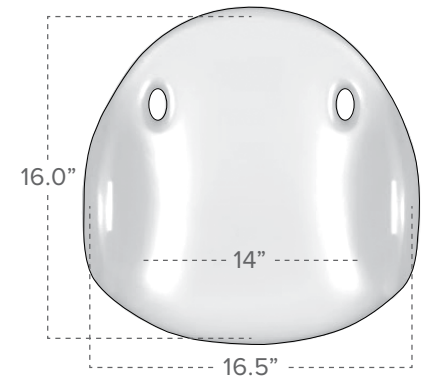

Special Tomato® Hip-Flex® Seat Cushion	
72060201	Size 2 - 10 in. d x 10 in. d - CHERRY
72060202	Size 2 - 10 in. d x 10 in. d - LILAC
72060204	Size 2 - 10 in. d x 10 in. d - AQUA
72060209	Size 2 - 10 in. d x 10 in. d - DARK GRAY
72060301	Size 3 - 12 in. w x 12 in. d - CHERRY
72060302	Size 3 - 12 in. w x 12 in. d - LILAC
72060304	Size 3 - 12 in. w x 12 in. d - AQUA
72060309	Size 3 - 12 in. w x 12 in. d - DARK GRAY
72060401	Size 4 - 14 in. w x 14 in. d - CHERRY
72060402	Size 4 - 14 in. w x 14 in. d - LILAC
72060404	Size 4 - 14 in. w x 14 in. d - AQUA
72060409	Size 4 - 14 in. w x 14 in. d - DARK GRAY
72060501	Size 5 - 16 in. w x 16 in. d - CHERRY
72060502	Size 5 - 16 in. w x 16 in. d - LILAC
72060504	Size 5 - 16 in. w x 16 in. d - AQUA
72060509	Size 5 - 16 in. w x 16 in. d - DARK GRAY

Special Tomato® Liner Back Cushion	
72050201	Size 2 - 8.5 in. w x 13.5 in. h - CHERRY
72050202	Size 2 - 8.5 in. w x 13.5 in. h - LILAC
72050204	Size 2 - 8.5 in. w x 13.5 in. h - AQUA
72050209	Size 2 - 8.5 in. w x 13.5 in. h - DARK GRAY
72050301	Size 3 - 10 in. w x 14.5 in. h - CHERRY
72050302	Size 3 - 10 in. w x 14.5 in. h - LILAC
72050304	Size 3 - 10 in. w x 14.5 in. h - AQUA
72050309	Size 3 - 10 in. w x 14.5 in. h - DARK GRAY
72050401	Size 4 - 13 in. w x 15.5 in. h - CHERRY
72050402	Size 4 - 13 in. w x 15.5 in. h - LILAC
72050404	Size 4 - 13 in. w x 15.5 in. h - AQUA
72050409	Size 4 - 13 in. w x 15.5 in. h - DARK GRAY
72050501	Size 5 - 14 in. w x 16 in. h - CHERRY
72050502	Size 5 - 14 in. w x 16 in. h - LILAC
72050504	Size 5 - 14 in. w x 16 in. h - AQUA
72050509	Size 5 - 14 in. w x 16 in. h - DARK GRAY

Size 5

W: www.specialneedssolutions.com.au
E: info@specialneedssolutions.com.au
P: (07) 5597 4321