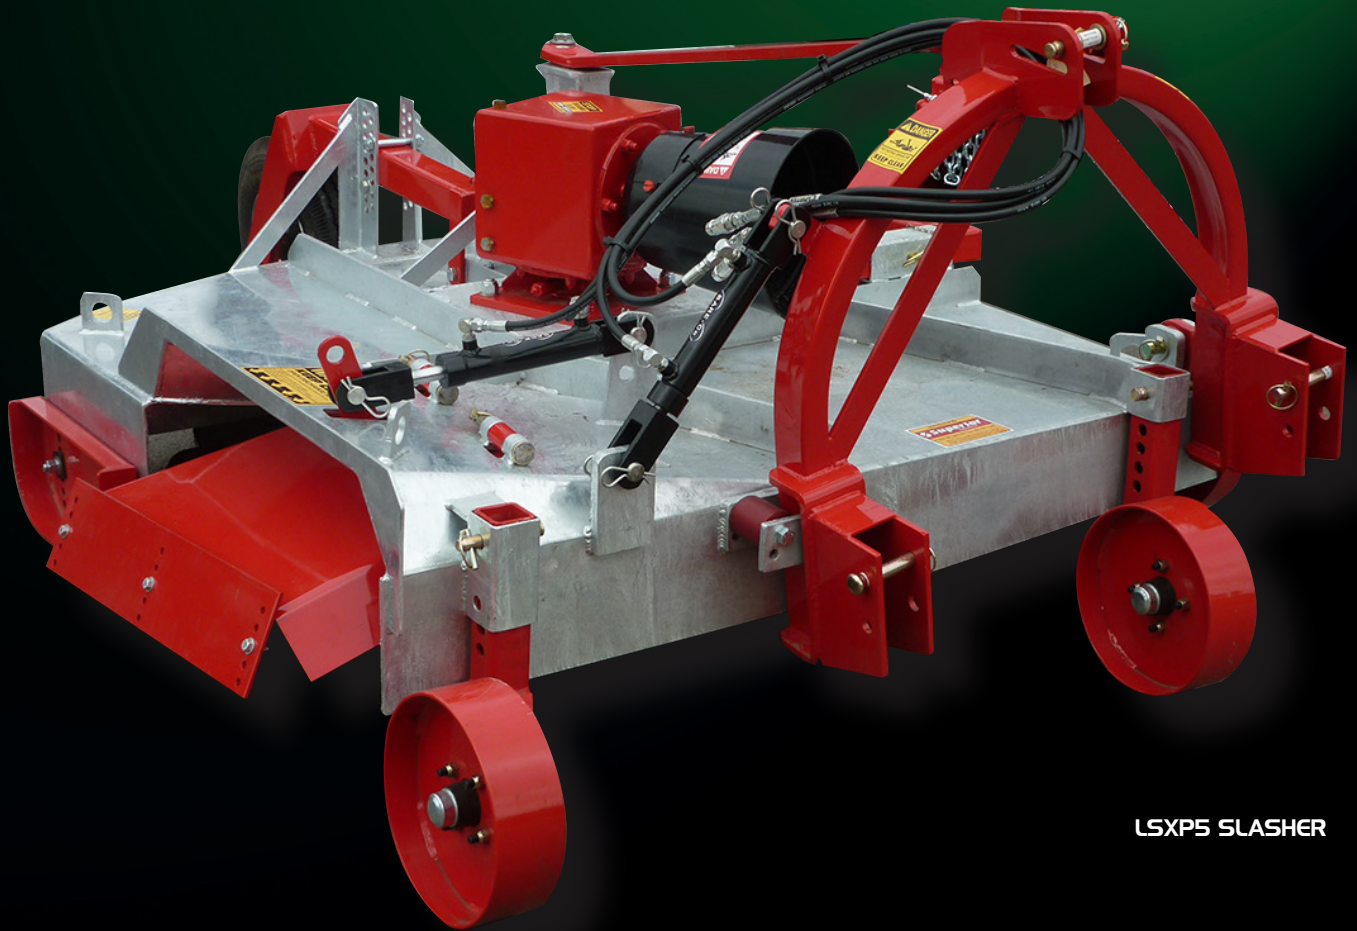

FIELDQUIP®

...a cut above the rest!

LSXP5 SLASHER

SETTING THE STANDARD
LXSP SERIES
SOIL PROFILER

LXSP SERIES SOIL PROFILER

- EHD Gearbox
- Galvanised deck
- One 500 x 10 wheel to rear
- Ideal for Macadamias

LXSP5 Soil Profiler is a great implement for maintaining healthy Macadamia, Citrus and Avocado orchards. The LXSP5 granulates

the soil in the centre of the rows and throws it under the tree line providing an easy and efficient method to cover exposed roots

and rejuvenate the soil around the trees.

The LXSP5 can also be used for levelling between the trees and creating a shallow V-drains to channel water away from the tree line.

The LXSP5 is built tough, the super duty gearbox and heavy duty deck construction has been time proven.

The LXSP5 has two front adjustable rollers, rear adjustable castor wheel, hydraulic deflector control and hydraulically adjustable cutting angle.

Model	Working Width	Weight	HP (Min.)
LSXP5	1.5m	700 kg	50