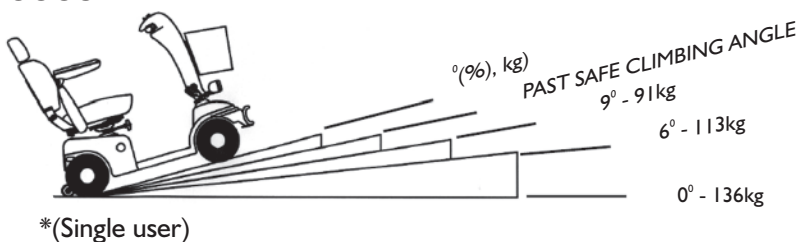

SPECIFICATIONS

888SE

Length	1280mm
Width	600mm
Height	1070mm
*Safe Climbing Angle	9 Degrees
*Max Climbing Angle	9 Degrees
Maximum Load Single User*	136Kgs
Charger	4Amp
Motor Size	0.75Hp
Battery Capacity (Minimum Amp)	2 x 50Amp
Maximum Range #	up to 40km
Wheel Size	260mm
Turning Radius	1500mm
Weight (w/o batteries)	76kg

FEATURES

High Back Seat
Adjustable Steering Tiller
Adjustable Width Arm Rests
Fold Arm Rests
Sliding Rotating Seats
Front Shopping Basket
Variable Seat height
Horn
Battery Level Warning Light
Front & Rear Bumper Pads
Front & Rear Suspension
Front Lights
Anti Tips Wheels
Comprehensive Warranty

Shoprider is listed and complies with the regulations of the Therapeutic Goods Association of Australia and is manufactured to comply with all relevant international ISO standards.

IMPORTANT: Always be sure to read your owner's manual thoroughly before operating your machine.

WARNING: Do not exceed 10kph on public roads or paths

Driving range varies with the factors shown below

- (1) The weight of the occupant
- (2) Level ground & Ambient temperature
- (3) Battery condition / Type of charger
- (4) Driving Style

888SE

SHOPRIDER®
www.shoprider.com.au
mobility

Your Authorised dealer

For your nearest Distributor call 1800 672 633
Or visit our Web Site at www.shoprider.com.au