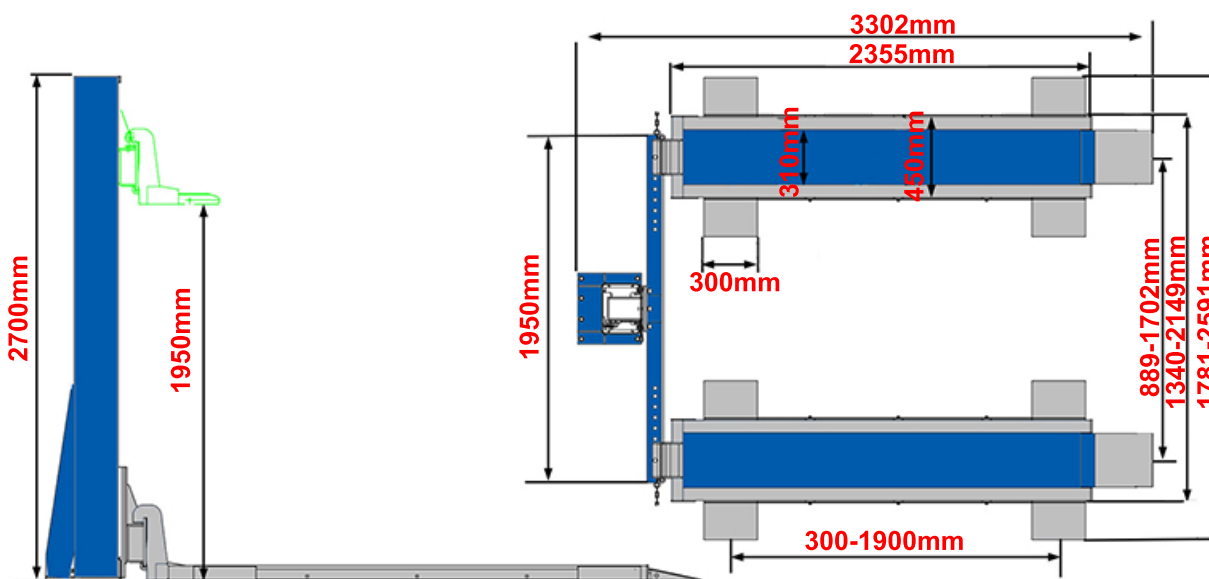

# AutoLift 167262

Single Post Lawnmower Hoist  
1000 Kg Lifting Capacity

## Specification

- Height overall: 2700 mm
- Width overall: 2591 mm
- Lifting height: 125 mm - 1950 mm
- Lifting capacity: 1000 kg
- Length of platform: 2356 mm
- Width of platform: 310 mm
- Power: 240V/50Hz/1Ph (15 Amp)
- Gross weight: 720 kg
- Packing Size: 3130\*640\*760 mm

## Features

- WorkSafe Design Registered
- Perfect for ATV's, Lawnmowers, Small Tractors, Light vehicles and Golf Carts.
- Electro-hydraulic power unit with manual safety lock release.
- Adjustable platform with wheel stops and safety pin.
- Complete with 8 adjustable ramps to accommodate different widths of wheelbases and tracks
- Adjustable range of platform: 890mm-1700mm
- Adjustable range of ramp: 600mm-1700mm