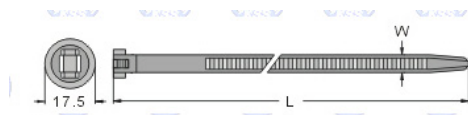

## Cable Ties - Push Mount

Part Number	Length L mm	Width W mm	Bundle Max. Diameter	Mounting Hole Dia	Min. Tensile Strength
15-PDV170/5.0B	169	5	36	6.8	18 Kg
15-PUV170/5.4	169	5.4	38	6.8	22 Kg

UL Approved Nylon 6/6

## Cable Ties - Chassis Mount

Part Number	Length L mm	Width W mm	Bundle Max. Diameter
15-PCC300/3.2B	304	6.2	85

Black UL Approved Nylon 6/6