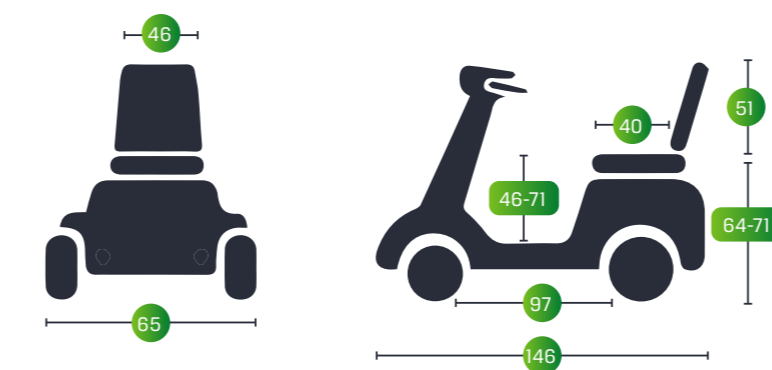

### Adventurer

Rediscover Your Freedom

Designed for the active user, the Adventurer is the largest model in Country Care Groups new Scooter series.

The Adventurer packs a punch with its large batteries, with a range of up to 40-50km and a 4-pole motor fit for climbing hills or terrain.

- Loop handlebars offer comfortable finger or thumb throttle operation
- Adjustable suspension system allowing for more rider control and comfort
- Large 12" wheels which provide greater ground clearance
- Larger 4 pole motor and larger controller delivering much more power for climbing steep driveways or hills
- Separate emergency braking system for added security
- Built-in half speed safety switch which operates automatically when turning to provide extra safety
- New easy to access 12 volt socket (for phone or GPS)

#### Dimensions (cm)

#### Weight (kg)

Base	75
Battery/ea	17
Seat	21
Total with Battery	130
Capacity	182