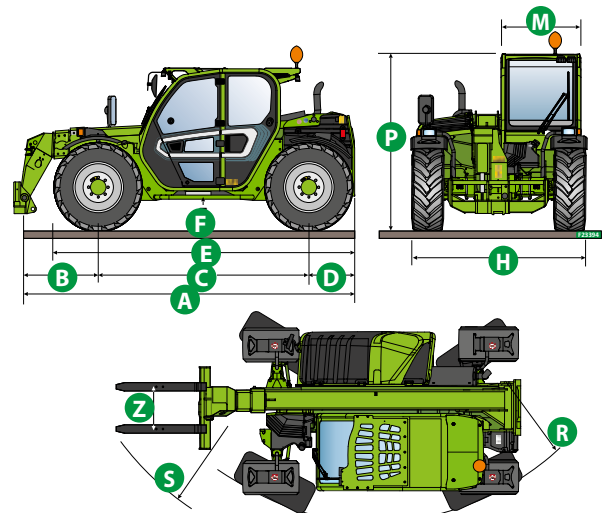

Medium Capacity Telehandlers

TF35.7-115EE

PERFORMANCE AND FEATURES	TF35.7-115EE		
Performance			
Total unladen weight (kg)	6700		
Maximum capacity (kg)	3500		
Lifting height (m)	6,6		
Maximum reach (m)	3,5		
Maximum operating height (m)	6,5		
Maximum operating reach (m)	1,3		
Capacity at maximum height (kg)	3500		
Capacity at maximum reach (kg)	1350		
Lateral boom movement (mm)	-		
Tilting correction (%)	-		
Boom sections	2		
PowerTrain			
Turbo motor	DEUTZ TCD3.6		
Displacement/cylinders	3600/4		
Engine Power (kW/HP)	85/115		
Anti-pollution technology	TIER 3		
Reversible fan	●		
Maximum speed (km/h)	40		
Fuel tank (l)	85		
AdBlue tank (l)	-		
Hydrostatic transmission	● - 2V		
EPD	Plus		
Auto-revving joystick	●		
Axles - Reducers	Axial, Epicyclic		
Machine brakes	Dry disc		
Automatic parking brake	●		
Hydraulic			
Hydraulic pump	LS+FS		
Flow rate/pressure (l/min - bar)	125-210		
Hydraulic tank	85		
Hydraulic outlet at the top of the boom	●		
Rear hydraulic outlets	○		
Cab			
Cab configuration	ECO		
ASCS Adaptive Stability Control System	Light		
FOPS LIV II cab	●		
ROPS cab	●		
Cab commands	Electronic joystick		
Tilting Cab	-		
Reverse shuttle	Dual reverse		
Configuration			
Cab suspension	-		
Boom suspension	○		
Suspension on axles	-		
Work headlights on cab	○		
Sun blind	○		
Tac-lock	●		
Provision for a platform	○		
Two floating forks	●		
Inching-Control	●		
Four-wheel drive	●		
Four-wheel steering	●		
Three steering modes	●		
Standard tyres	400/70-24"		
Optional tyres	460/70 24"		
Stabilisers	-		
Turret rotation	-		
Type approval as an agricultural tractor	-		
Approval with PNEUMATIC braking	○		
Approval with HYDRAULIC braking	○		
PTO	-		
3-point linkage	-		

- Not Available
● Standard
○ Optional

Load charts

TF35.7-115EE

Dimensions

	TF35.7 115EE		
A (mm)	4310		
B (mm)	970		
C (mm)	2740		
D (mm)	600		
E (mm)	3910		
F (mm)	380		
H (mm)	2250		
M (mm)	1010		
P (mm)	2240		
R (mm)	4095		
S (mm)	4740		
Z (mm)	850		