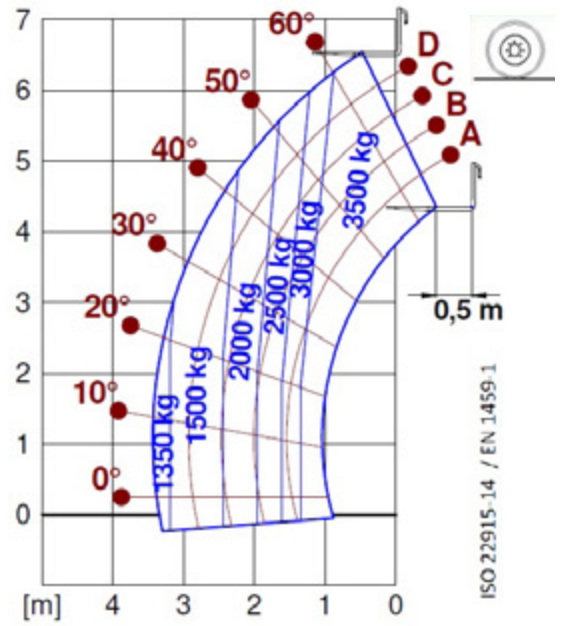

Medium Capacity Telehandlers

TF35.7-115EE

PERFORMANCE AND FEATURES	TF35.7-115EE		
Performance			
Total unladen weight (kg)	6700		
Maximum capacity (kg)	3500		
Lifting height (m)	6,6		
Maximum reach (m)	3,5		
Maximum operating height (m)	6,5		
Maximum operating reach (m)	1,3		
Capacity at maximum height (kg)	3500		
Capacity at maximum reach (kg)	1350		
Lateral boom movement (mm)	-		
Tilting correction (%)	-		
Boom sections	2		
PowerTrain			
Turbo motor	DEUTZ TCD3.6		
Displacement/cylinders	3600/4		
Engine Power (kW/HP)	85/115		
Anti-pollution technology	TIER 3		
Reversible fan	●		
Maximum speed (km/h)	40		
Fuel tank (l)	85		
AdBlue tank (l)	-		
Hydrostatic transmission	● - 2V		
EPD	Plus		
Auto-revving joystick	●		
Axles - Reducers	Axial, Epicyclic		
Machine brakes	Dry disc		
Automatic parking brake	●		
Hydraulic			
Hydraulic pump	LS+FS		
Flow rate/pressure (l/min - bar)	125-210		
Hydraulic tank	85		
Hydraulic outlet at the top of the boom	●		
Rear hydraulic outlets	○		
Cab			
Cab configuration	ECO		
ASCS Adaptive Stability Control System	Light		
FOPS LIV II cab	●		
ROPS cab	●		
Cab commands	Electronic joystick		
Tilting Cab	-		
Reverse shuttle	Dual reverse		
Configuration			
Cab suspension	-		
Boom suspension	○		
Suspension on axles	-		
Work headlights on cab	○		
Sun blind	○		
Tac-lock	●		
Provision for a platform	○		
Two floating forks	●		
Inching-Control	●		
Four-wheel drive	●		
Four-wheel steering	●		
Three steering modes	●		
Standard tyres	400/70-24"		
Optional tyres	460/70 24"		
Stabilisers	-		
Turret rotation	-		
Type approval as an agricultural tractor	-		
Approval with PNEUMATIC braking	○		
Approval with HYDRAULIC braking	○		
PTO	-		
3-point linkage	-		

- Not Available
● Standard
○ Optional

Load charts

TF35.7-115EE

Dimensions

	TF35.7 115EE		
A (mm)	4310		
B (mm)	970		
C (mm)	2740		
D (mm)	600		
E (mm)	3910		
F (mm)	380		
H (mm)	2250		
M (mm)	1010		
P (mm)	2240		
R (mm)	4095		
S (mm)	4740		
Z (mm)	850		