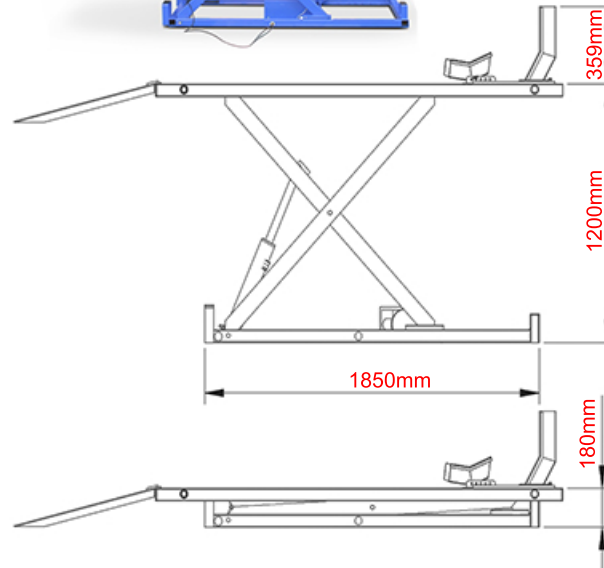

# AutoLift 243156EC

1000Kg Capacity  
Electric Hydraulic  
Extra High Motorcycle Lift with Side Extensions

**Extra Heavy Duty**  
**Single Phase Operation**

## Features

- 240V, single phase operation
- Ideal for Quad Bikes and Ride-on Mowers
- Heavy duty 1000Kg capacity
- Professional quality, perfect for motorcycle repairs and service
- Powerful electric hydraulic lifting system
- Electric operation lock release
- Front and rear drop panels
- Adjustable self locking wheel clamp
- Complete with remote control for easy operation

## Specification

- Power: 240V/50Hz/1Ph (10 Amp)
- Length overall: 3035mm
- Width overall: 1270mm
- Lifting height: 180~1200mm
- Lifting capacity: 1000kg
- Net weight: 350kg
- Gross weight: 400kg
- Packing Size: 2300\*850\*460mm