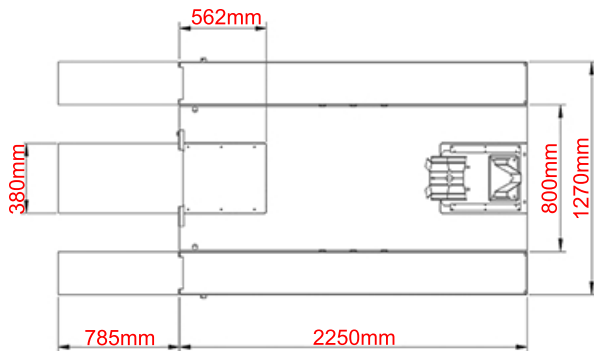

## Specification

- Power: 240V/50Hz/1Ph (10 Amp)
- Length overall: 3035mm
- Width overall: 1270mm
- Lifting height: 180~1200mm
- Lifting capacity: 1000kg
- Net weight: 350kg
- Gross weight: 400kg
- Packing Size: 2300\*850\*460mm