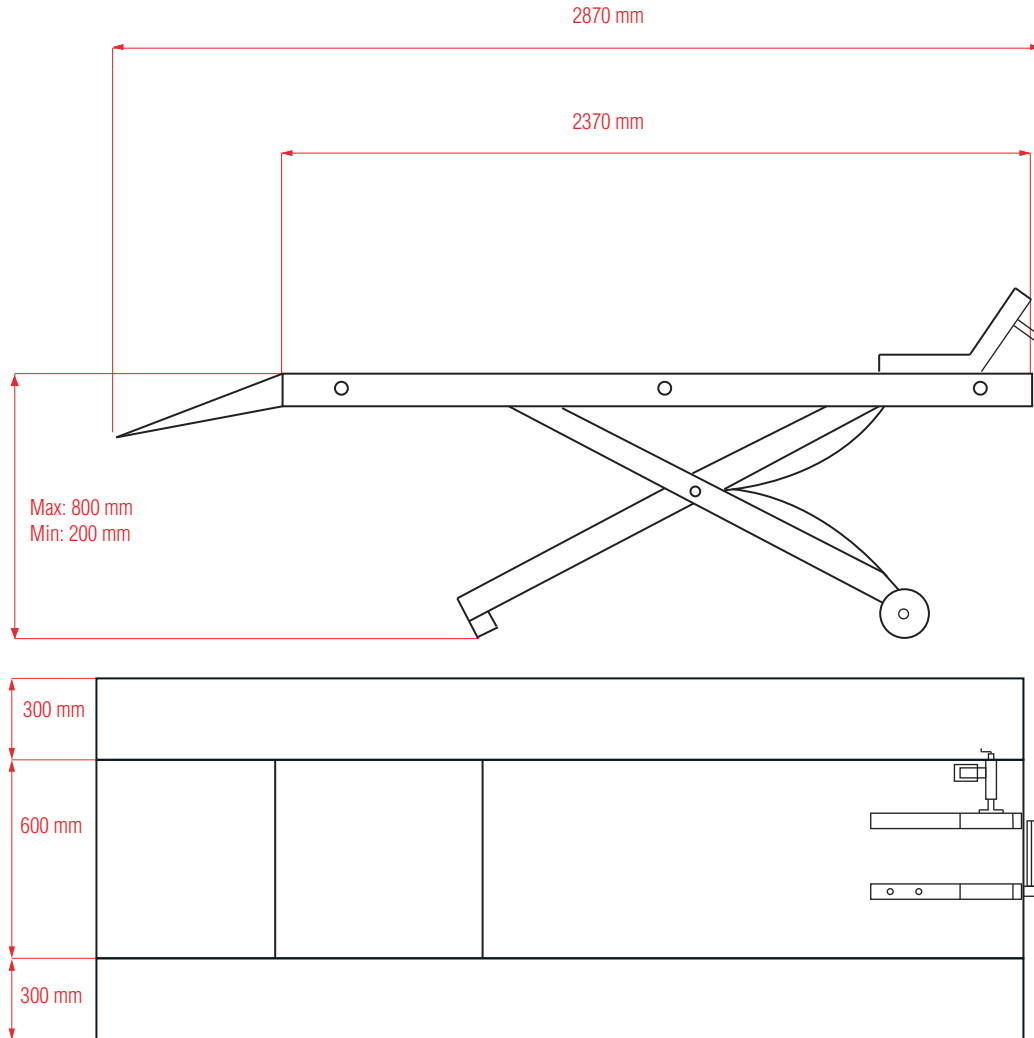

HOISTS FOR EVERY SPACE

TL.45MH with Width Extension Kit

Specifications

Model	Lifting Capacity	Lifting Height	Lifting Time	Overall Length (Inc. Ramp)	Runway Length	Overall Width	Min. Height	G.W	Air Pressure
TL.45MH	450 Kg	800 mm	20 sec	2870 mm	2370 mm	1200 mm	200 mm	207 Kg	90-100 PSI