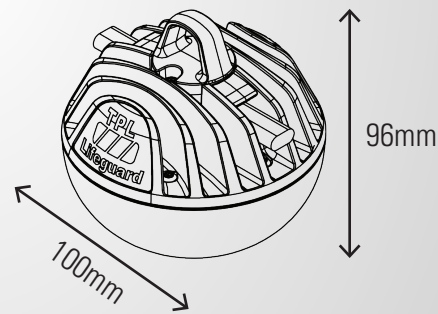

### TEMPORARY PROTECTED LIGHTING (TPL®)

- Rough Service with watertight IP68 lens rating
- Designed for indoor and outdoor applications
- Daisy chain up to 250m
- Can be manufactured to end user's specifications
- AS/NZ 60598.2.20 compliant
- Highly impact resistant polycarbonate lens
- Custom lengths available
- Serviceable

### SPECIFICATIONS

Lamp	10W LED each
IP Rating	68 (@ 1.5m)
Connection	10A or 15A fl at pin, 16A IEC
Voltage	220V-240V AC (double insulated)
Cable	2.5mm <sup>2</sup> - 2C+E Flat tinned copper flex
Lens	Polycarbonate
Length	12.5m or 25m