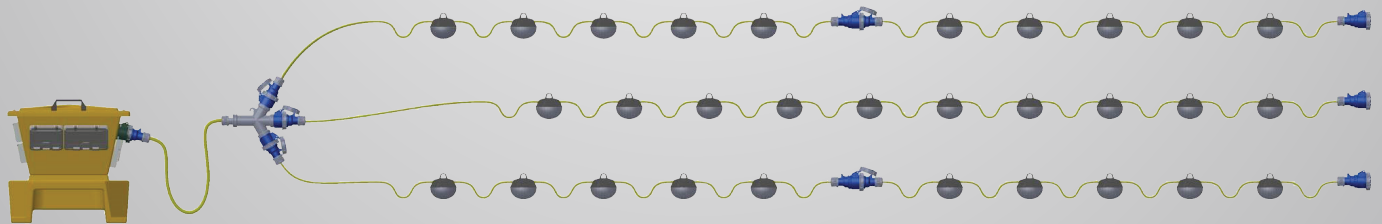

For all your Temporary or Permanent Power Needs

Spinefex

p: 07 3202 7383 | www.spinefex.com.au | 1/42 Clinker Street, Darra 4076