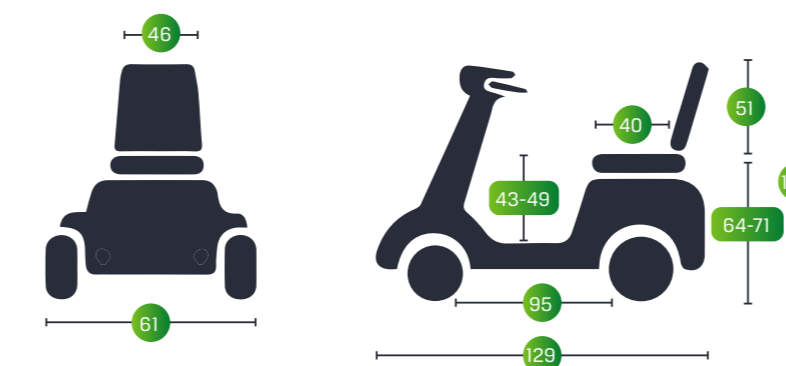

Discover a New Lease of Life

Discoverer
Rediscover Your Freedom

Fit for hills, navigating gutters, and uneven terrain, the Discoverer is a medium sized Scooter designed for the mid-range user looking for a mobility option to take them that little bit further in their day.

Featuring a 4-pole motor and up to 30 – 40km range single charge battery range, the Discoverer suits a more active lifestyle.

- Multi-adjustable tiller for easy use and comfort
- New modern LCD dashboard display offers clearer more easy to read battery gauge, speed & temperature
- Built-in half speed safety switch which operates automatically when turning to provide extra safety
- Large wheels which provide extra ground clearance
- Adjustable suspension to give maximum comfort
- 4 pole motor and large controller delivering much more power for climbing steep driveways or hills
- Headlight and rear tail lights, indicators front and rear and reverse warning makes this scooter suitable for all occasions
- New easy to access 12 volt socket (for phone or GPS)

Dimensions (cm)

Weight (kg)

Base	52
Battery/ea	14
Seat	18
Total with Battery	100
Capacity	159

Technical Specs

Max Speed	10kph
Range	up to 30-40km
Turn Radius	150cm
Ground Clearance	12cm
Motor	DC 24V, 400W (Rating) 1750W (Max)
Controller	Rhino 2 120A
Battery	12V/40-50A/H x 2pcs
Charger	5A off-board
Gradient	8°
Front Wheel	11" pneumatic
Rear Wheel	11" pneumatic
Brake	intelligent, regenerative, electromagnetic brakes