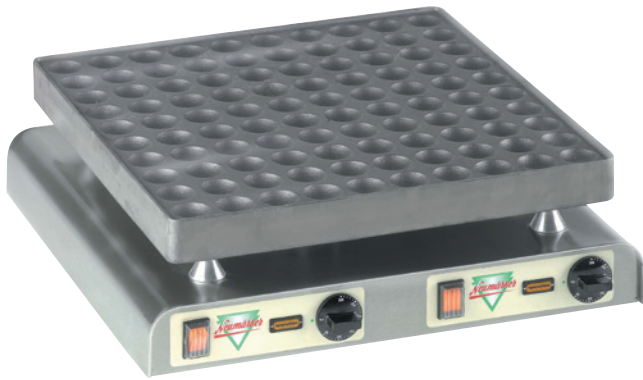

Poffertje Grill (Electric)

Dutch pancakes cooked fresh, anywhere

Ph: 1800 265 771
PO Box 3859, Nunawading,
VIC, 3131
www.meris.com.au

Poffertjes

Poffertje Grill (Electric)

Who can resist the temptation of hot dutch pancakes with lemon and sugar, or jam and cream, or perhaps classic maple syrup?

Poffertjes are a popular and profitable treat that you can offer fresh with the help of the Neumarker electric grill. Being electric they can sit on the bench virtually anywhere allowing you to cook fresh to order within minutes.

Separate thermostats and switches to control two halves of the cooking area for busy and slower times.

Stainless steel base with separated grill plate. Grill made of heavy cast to ensure constant heat delivery and maximise output.

Available in two sizes, 50 and 100 trough units.

Batter dispensers also available

100 trough unit

50 trough unit

Model	Dimensions	Voltage (V)	Power (kW)	Amps	Temperature	Weight (kg)
50 trough	570x330x200mm	240 Volt	2.2kW	10 Amps	300°C	29kg
100 trough	570x590x200mm	2 x 240 Volt	4.4kW	2 x 10 Amps	300°C	39kg