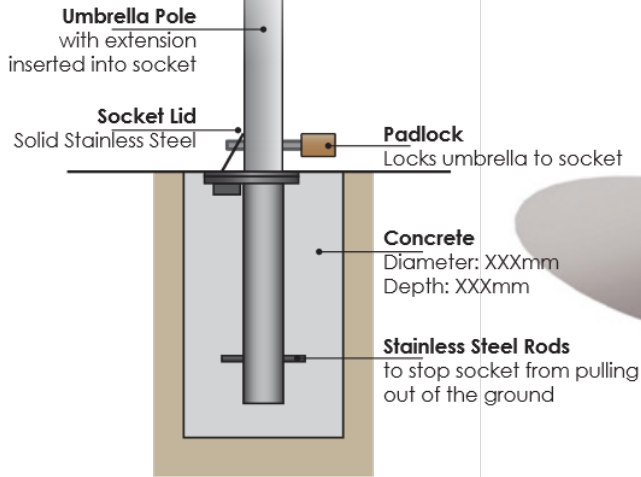

in-ground socket

- Full stainless steel
- Auto shut lid to prevent tripping
- Suits most umbrella poles
- Removable top plate

on workmanship & materials

Secure your assets

In-Ground Sockets are devices which secure Commercial Market Umbrellas and many other products to the ground.

No matter how strong or well designed an umbrella is, if it's not properly secured it is a safety hazard.

Replaceable Top Lid

Awnet have created a multipurpose range of in-ground sockets for umbrellas, barriers, clear drop blinds and more.

In the event of vandalism the removable top plate allows for easy replacement without having to remove and re-core the entire socket.

Please contact Awnet for further details and ordering.

sales@awnetplus.com
www.awnetplus.com