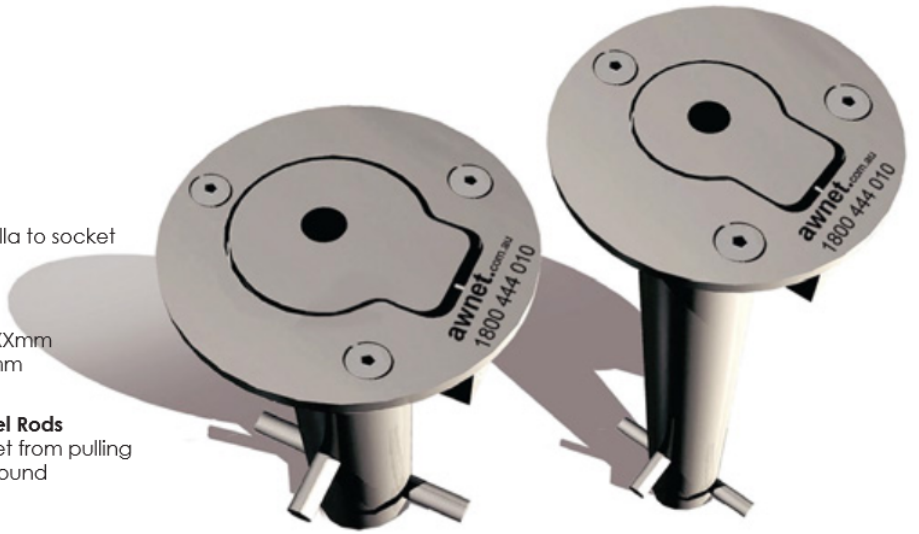

in-ground socket

- Full stainless steel
- Auto shut lid to prevent tripping
- Suits most umbrella poles
- Removable top plate

on workmanship & materials

Secure your assets

In-Ground Sockets are devices which secure Commercial Market Umbrellas and many other products to the ground.

No matter how strong or well designed an umbrella is, if it's not properly secured it is a safety hazard.

Replaceable Top Lid

Awnet have created a multipurpose range of in-ground sockets for umbrellas, barriers, clear drop blinds and more.

In the event of vandalism the removable top plate allows for easy replacement without having to remove and re-core the entire socket.

Please contact Awnet for further details and ordering.

sales@awnetplus.com
www.awnetplus.com