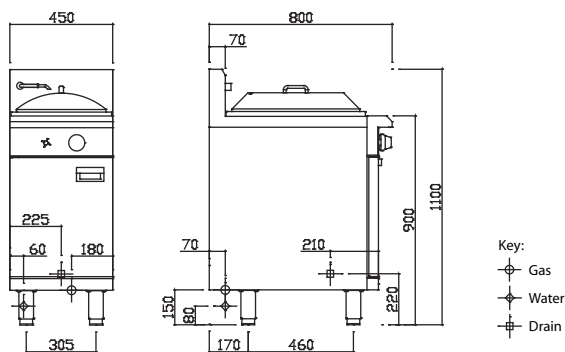

## Technical Specifications for RC-45

- Ideal for 'cheung fun' production and other steaming
- Set thermostat to highest setting for max steam output
- Includes pilot, FFD, piezo and high temp cutout
- Water purifying overflow system
- Marine grade 316 stainless steel tank
- 35 litre tank capacity
- Cabinet design with convenient front panel controls
- Supplied with steamer plate and lid
- 15 month 'Platinum Warranty'
- Easy to clean and service

### Overall Construction

- Heavy duty construction
- Constructed 0.9mm 304 stainless steel door
- Fiberfrax Durablanket insulation on both sides of tank
- Welded 1.2mm 304 stainless steel front hob
- Front and side panels 0.9mm 304 stainless steel
- Splashback 1.2 mm 304 stainless steel
- Includes stainless steel legs with 55mm adjustable range

### Dimensions

- 450mm x 800mm x 1100mm H
- Working height 900mm
- Weight 74kg
- Packed dimensions 640mm x 860mm x 1260mm H
- Packed weight 94kg

### Connections

- Gas 3/4" BSP male
- Gas 180mm from right, 70mm from rear, 150mm from floor
- Supplied with gas regulator (specify Nat or LP on order)
- Water inlet 1/2" copper tube
- Water 60mm from left, 70mm from rear, 80mm from floor
- Drain 1" BSP male
- Drain 225mm from left, 210mm from front, 220mm floor