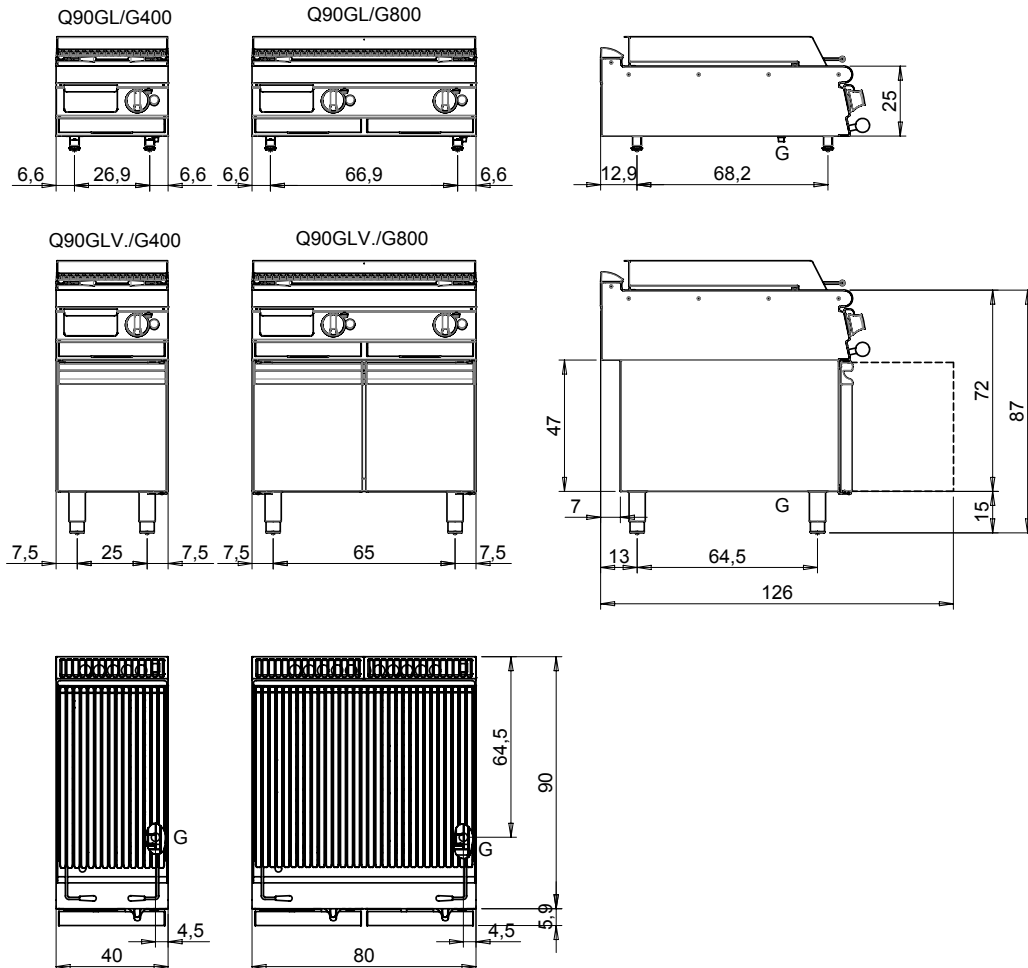

MODEL

Q90GL/G800

CODE

CR1018479

LAVA ROCK CHARGRILL

QUEEN9

- AISI 304 stainless-steel bases and worktops, Scotch-Brite finish
- Depth of 900 mm for high power and performance
- Catalogue offers more than 350 standard models
- Worktop, base cabinet, base cabinet with doors and oven versions
- 20/10 worktop thickness
- Twin-piece knobs prevent infiltration of dirt and have an IPX5 water ingress protection rating
- Gas kitchens having burners with various configurations and power ratings: 3.5 kW - 5.7 kW, 7 kW and 10 kW
- Double-ring burners for 7 and 10 kW models
- Wide range of accessories

DIMENSIONS	
Width (mm)	800
Depth (mm)	900
Height (mm)	250
Gas connection (∅)	3/4"
Electric connection (V/~ /Hz)	
Cold water connection (∅)	
Hot water connection (∅)	

Cold soft water connection (∅)	
Drain (∅)	
Gas power (Mj/hr)	90
Electric power (kW)	
Plate dimensions (mm)	
Tank capacity (L)	
Tank dimensions (mm)	
Internal oven dimensions (mm)	

MODEL

Q90GL/G800

CODE

CR1018479

MISURE IN cm - DIMENSIONS IN cm - ABMESSUNGEN IN cm- MESURES EN cm
 MEDIDAS EN cm - MATEN IN cm - DIMENSIONES EN cm

Legenda - Legende - Key - Légende - Leyenda - Legenda - Legenda