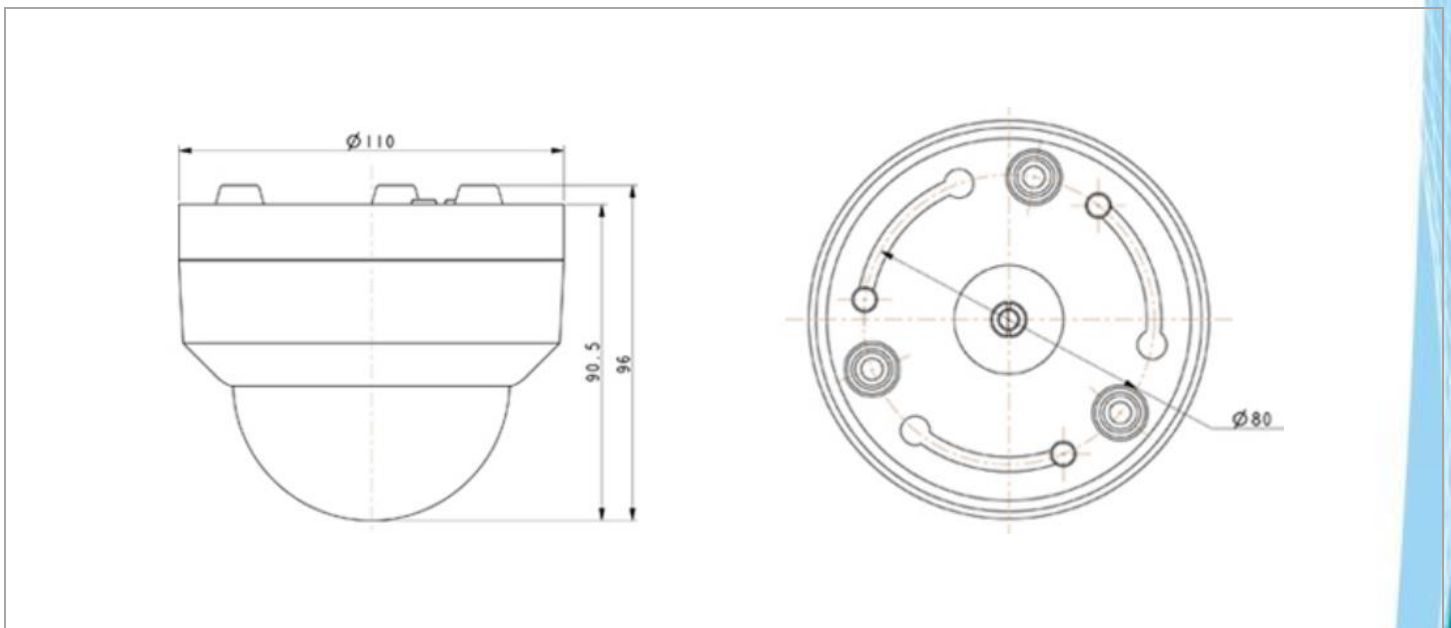

EHA6204

2-Megapixel IR Night Vision
Outdoor Dome PTZ Camera

ONVIF

Features

- 2MP Progressive scan CMOS sensor
- 2.8~12mm motorized lens
- PTZ function support , Pan, Tilt, 4x Optical Zoom
- Provides True Day/Night functionality with automatic IR filter operation
- Extended IR range up to 60M (depends on scene IR reflectivity)
- Weather-proof IP66 rated
- Supports UTC function: Control camera OSD settings directly from DVR end

Dimensions

Specification

Camera	
Image Sensor	1/2.9" SONY 2.1MP CMOS Sensor
Image Resolution	2MP
TV System	PAL/NTSC
S/N Ratio	>50db
PTZ	
Horizontal Rotation Speed	20°/S
Horizontal Rotation Range	0°~355°
Tilt Rotation Speed	25°/s
Tilt Rotation Range	0°~70°
Preset Points	220
Guard Tours	8 groups
Guard Points Max.	Max.16 points
Lens	
Focus Length	2.8mm-12mm
Focus Control	4X Optical Zoom
Night Vision	
Infrared LED	φ 35x4PCS
IR Range	60m
Day-night mode	AUTO
Interface	
Audio	No
Alarm	No
General	
Weatherproof	IP66
Operating Temperature	Indoor: 0°~ +40° Outdoor: -40°~ +60°
Operating Humidity	≤90% Non Condensing
Power	DC12V 2A
Lightning Protection	Transient voltage 6000V
Dimensions(ΦxH)	110 x 96 mm
Weight	1.1Kgs