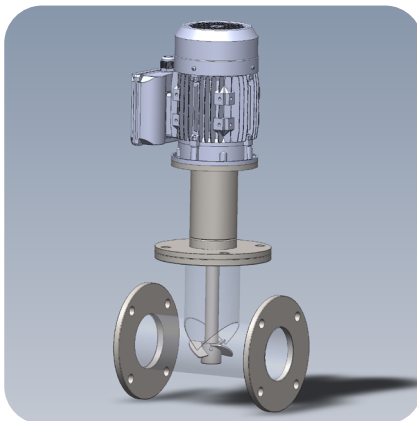

DYNAMIC MIXER INLINE MIXING

Dynamic inline mixers for rapid mixing within your existing pipeline.

- High intensity mixing
- Hygienic
- Cost-effective
- Mix in situ without a tank

For more information, request a copy of our full Dynamic Mixer brochure