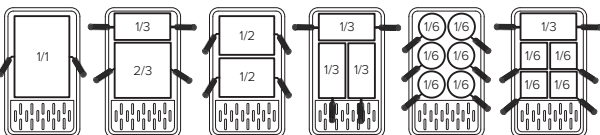

Product Information:

- Class leading, European style, professional quality and reliability since 1963
- 900 series, gas 40 litre, single tank pasta cooker (54 MJ/h)
- Piezo ignition burners with flame failure device and pilot burner
- Burners positioned external to the tank for ease of cleaning inside
- Temperature regulation via variable power flame control
- Low-water level safety switch to prevent operation when empty
- Manual water fill via integrated tap and spout with water drainage via concealed ball valve inside the base
- 316 grade stainless steel tank (340x510mm) for corrosion resistance
- Robust 304 grade stainless steel construction with rounded corners for improved cleaning
- Pressed top work surface with raised edges to protect from overflow
- Enclosed base with front access door
- Height adjustable stainless steel feet for a 900mm working height
- Baskets and lid not included, sold separately (see below)
- 24-month warranty

General Drawing:

Basket configurations:

Due to continuous product research and development, the information contained herein is subject to change without notice.

Revision: 01 - 25/01/2022 - A

www.stoddart.com.au
www.stoddart.co.nz

Specifications:

Model	CPG926T	
W x D x H (mm)	400 x 920 x 1054	
Weight	75kg	
Oil Capacity	40L	
Packed Dimensions (mm)	450 x 1025 x 1200	
Packed Weight (mm)	82kg	
Gas Connection	Natural 1/2" BSP	Universal LPG 1/2" BSP
Minimum Normal Test Gas Pressure	1.3 kPa	2.75 kPa
Maximum Normal Test Gas Pressure	3.5 kPa	3.5 kPa
Nominal Test Point Pressure	1.0 kPa	2.65 kPa
Total Nominal Gas Consumption	54 MJ/h	54 MJ/h