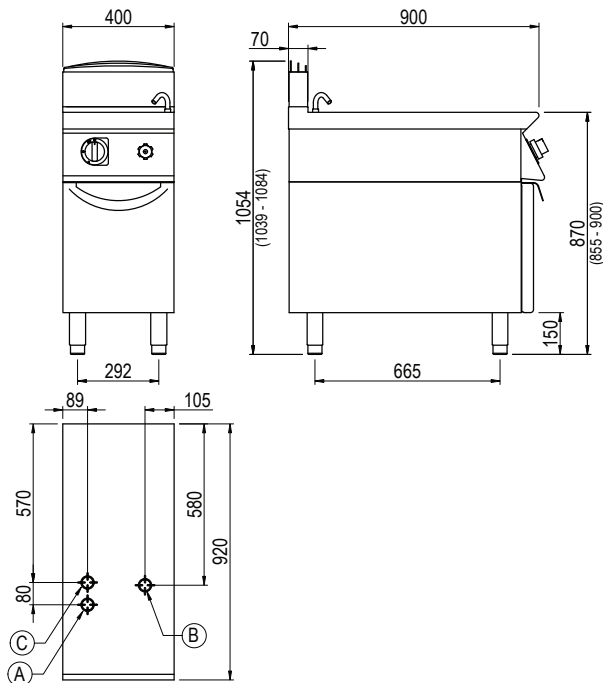

General Drawing:

Basket configurations: