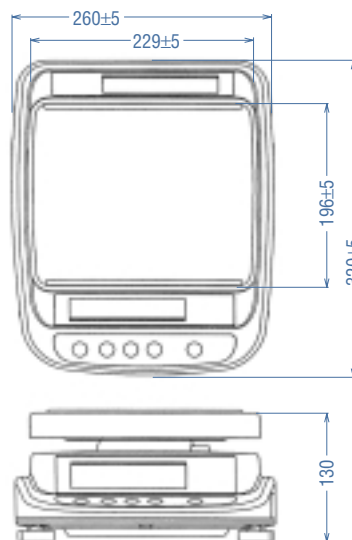

iPC-WP will lead you to a water world

iPC-WP... Compact, Portable Scale for Washdown Environments

Features

Durable Construction Equals Quality Performance

Meeting the demands of an IP-65 rating, Ishida's iPC-WP is protected from dust and low pressure water. The stainless steel platter is designed for ease, removal and frequent washing for food and chemical applications. The iPC-WP's sleek design is coupled with accuracy and user friendly operation.

Large Display & Accessible Buttons

The large 25mm LCD panel provides instant weight identification and the optional dual display is ideal for retail applications.

Specifications

Platter size	229 x 196 mm
Capacity and minimum graduation	Multi Interval
	3 kg
	1 g (0 ~ 1.5 kg), 2 g (1.5 ~ 3 kg)
	6 kg
	2 g (0 ~ 3 kg), 5 g (3 ~ 6 kg)
Weighing method	15 kg
	5 g (0 ~ 7.5 kg), 10 g (7.5 ~ 15 kg)
Strain guage load cell	
LCD panel	Six digits (7-segment), character height 25 mm
Display information	6-digit weight, battery enunciator, decimal point, net weight enunciator, stability enunciator, minus sign, and unit of measurement
Power	2 Dry Cell D-Type batteries (up to 500 hours) or AC adapter. (Dry Cell batteries and/or AC adapter are not included) Auto Power Off function (can be set to 60 min., 20 min., or off)
Operational temperature	-5 °C ~ 40 °C
Weight	3.2 kg (excluding batteries)
Approvals	OIML, CE conformity for approval type
Option	AC adapter

Dimensions

unit: mm

 **ISHIDA**

 **ISHIDA CO., LTD.**

44 SANNO-CHO, SHOGOIN, SAKYO-KU, KYOTO, 606-8392 JAPAN
 PHONE: 81-75-771-4141
 FACSIMILE: 81-75-751-1634
 URL: <http://www.ishidajapan.com>

Design and specifications are subject to change without notice.