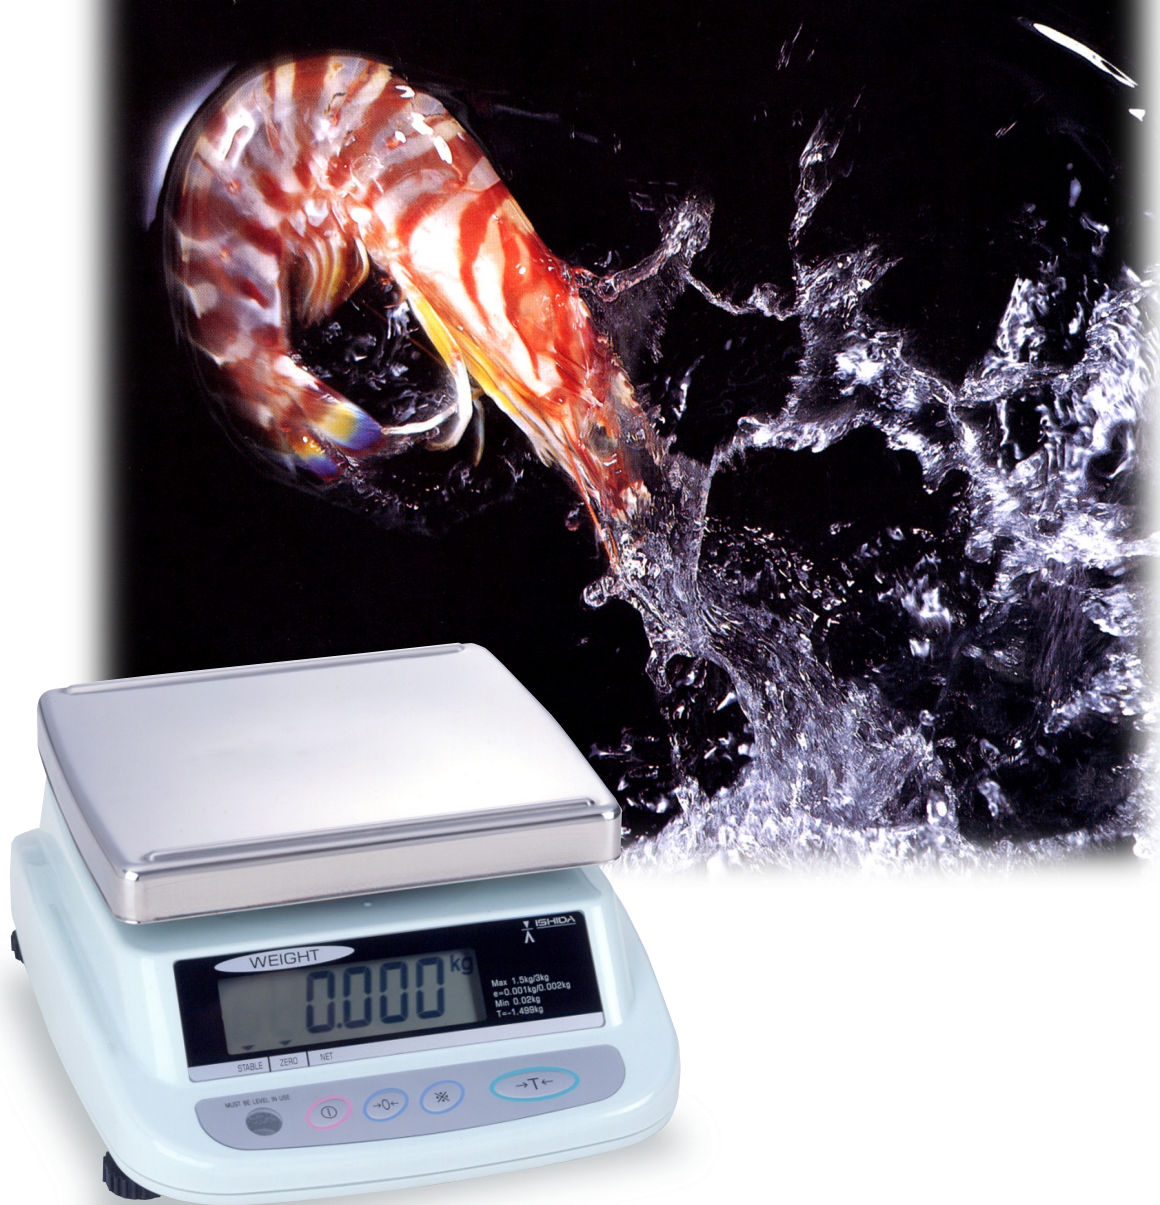

iPC-WP will lead you to a water world

iPC-WP... Compact, Portable Scale for Washdown Environments

Features

Durable Construction Equals Quality Performance

Meeting the demands of an IP-65 rating, Ishida's iPC-WP is protected from dust and low pressure water. The stainless steel platter is designed for ease, removal and frequent washing for food and chemical applications. The iPC-WP's sleek design is coupled with accuracy and user friendly operation.

On the Go Convenience

Today's fast-moving business climate demands portable solutions. Quite simply your tools need to be where you are. That's precisely why we created the iPC-WP with both battery power and an AC adapter. When required, the iPC-WP is easy to move and instantly set up at remote locations such as farmers markets and roadside stands. Two D-cell batteries allow efficient, extended operation—as long as 500 hours, and an annunciator lets you know when to change them. The iPC-WP's selectable Auto Power Off function saves power and ensures long battery life.

Large Display & Accessible Buttons

The large 25mm LCD panel provides instant weight identification and the optional dual display is ideal for retail applications.

Specifications

Platter size	229 x 196 mm
Capacity and minimum graduation	Multi Interval
	3 kg
	1 g (0 ~ 1.5 kg), 2 g (1.5 ~ 3 kg)
	6 kg
	2 g (0 ~ 3 kg), 5 g (3 ~ 6 kg)
Weighing method	15 kg
	5 g (0 ~ 7.5 kg), 10 g (7.5 ~ 15 kg)
Strain guage load cell	
LCD panel	Six digits (7-segment), character height 25 mm
Display information	6-digit weight, battery enunciator, decimal point, net weight enunciator, stability enunciator, minus sign, and unit of measurement
Power	2 Dry Cell D-Type batteries (up to 500 hours) or AC adapter. (Dry Cell batteries and/or AC adapter are not included) Auto Power Off function (can be set to 60 min., 20 min., or off)
Operational temperature	-5 °C ~ 40 °C
Weight	3.2 kg (excluding batteries)
Approvals	OIML, CE conformity for approval type
Option	AC adapter