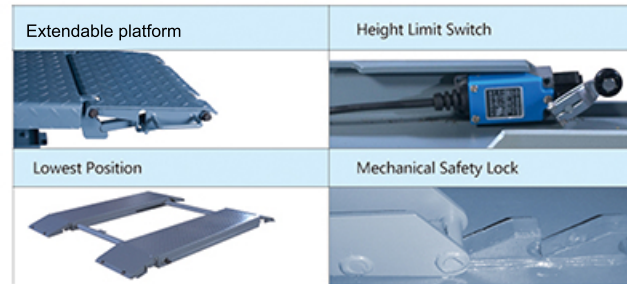

AutoLift AL-8803

Heavy duty portable mid rise scissor lift
3000 Kg capacity
WorkSafe design registered

Features

- WorkSafe Design Registered.
- This mobile AL-8803 is perfect equipment for tyre changing, quick service, etc.
- Optional mobile kit for easy mobility.
- Pneumatic operated mechanical lock engaged automatically when releases button.
- Torsion bars at bottom ensure stability and synchronization.
- 24V control for safety.
- Extendable drive on ramps can be used as additional platforms for accommodating long base vehicles.

Optional mobile kit

Specification

- Minimum height: 105mm
- Max lifting height: 1000mm
- Lifting capacity: 3000kg
- Lifting time: 30 sec (approx)
- Power: 240V/ 50Hz /1Ph (15Amp)
- Air supply: 6-8 Kg/cm²
- Net weight: 500Kg
- Packing Size: 197 x 155 x 56 cm