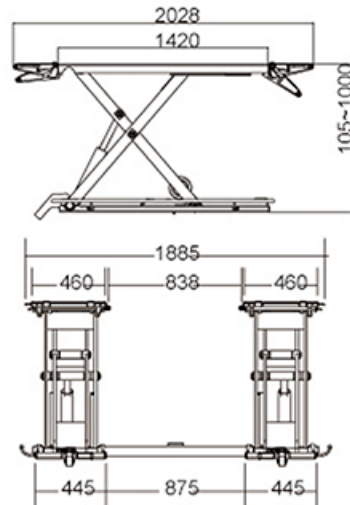

AutoLift AL-8803

Heavy duty portable mid rise scissor lift
3000 Kg capacity
WorkSafe design registered

Features

- WorkSafe Design Registered.
- This mobile AL-8803 is perfect equipment for tyre changing, quick service, etc.
- Optional mobile kit for easy mobility.
- Pneumatic operated mechanical lock engaged automatically when releases button.
- Torsion bars at bottom ensure stability and synchronization.
- 24V control for safety.
- Extendable drive on ramps can be used as additional platforms for accommodating long base vehicles.

Optional mobile kit

Specification

- Minimum height: 105mm
- Max lifting height: 1000mm
- Lifting capacity: 3000kg
- Lifting time: 30 sec (approx)
- Power: 240V/ 50Hz /1Ph (15Amp)
- Air supply: 6-8 Kg/cm²
- Net weight: 500Kg
- Packing Size: 197 x 155 x 56 cm