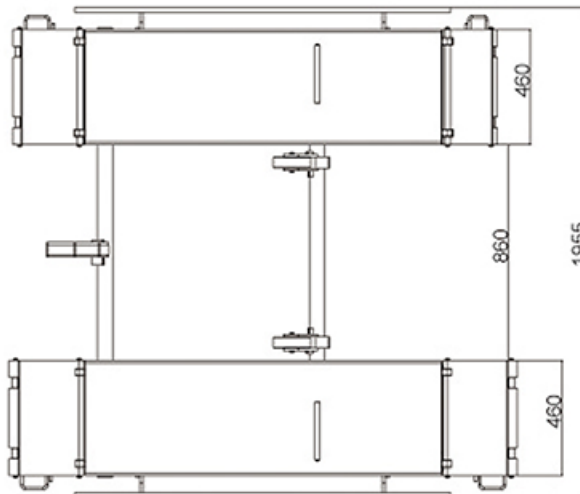

AutoLift AL-8803

Heavy duty portable mid rise scissor lift
3000 Kg capacity
WorkSafe design registered

Features

- WorkSafe Design Registered.
- This mobile AL-8803 is perfect equipment for tyre changing, quick service, etc.
- Optional mobile kit for easy mobility.
- Pneumatic operated mechanical lock engaged automatically when releases button.
- Torsion bars at bottom ensure stability and synchronization.
- 24V control for safety.
- Extendable drive on ramps can be used as additional platforms for accommodating long base vehicles.

Optional mobile kit

Specification

- Minimum height: 105mm
- Max lifting height: 1000mm
- Lifting capacity: 3000kg
- Lifting time: 30 sec (approx)
- Power: 240V/ 50Hz /1Ph (15Amp)
- Air supply: 6-8 Kg/cm²
- Net weight: 500Kg
- Packing Size: 197 x 155 x 56 cm