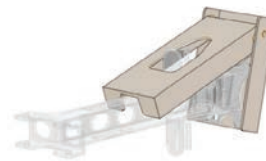

Customized hook
 (extended/low)
*Please complete
 corresponding sheet*
Item number HE5000

Customized hook
 (extended/raised)
*Please complete
 corresponding sheet*
Item number HF5000

Adapters

Hook for LKE platform-
 wagon (type X)
Item number H0076