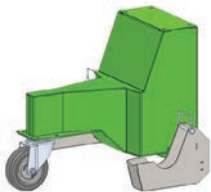

Bolt-on part for trolley
(profile 50 x 50 mm)
Item number OPT0033

Options

Attachment for trolley
Caddie/Wanzl
Item number OPT0040

Frame for
770 l. and 240 l. container
Item number OPT0375

Adaptor for
airport trolley
Item number OPT0325