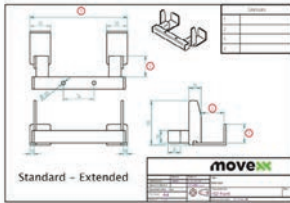

Adapters

Base part hook 15°
Item number H7010

Base part hook 15°
(double spring)
Item number H7020

Angle limitation hook 80°
Item number OPT0218

Adapters

Customized hook
*Please complete
 corresponding sheet*
Item number HA5000