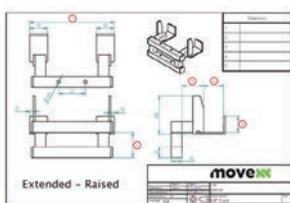

Customized hook
(extended/raised)
*Please complete
corresponding sheet*
Item number HF5000