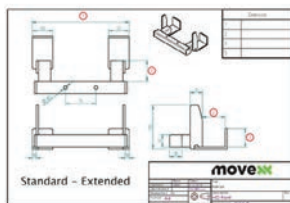

Customized hook
(extended)
*Please complete
corresponding sheet*
Item number HD5000