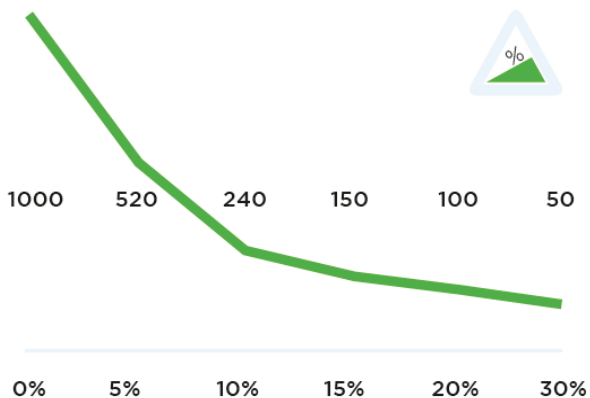

Specifications

Technical details

Frame	Steel, powder coated
Drive	24V DC, 300W, 100 rpm
Weight	40 kg (88.2 lbs)
Max. pulling force	800 N
Weight trailer	Max. 1000 kg (2204.5 lbs)
Battery	Built in
Speed Max.	5 km/h (3.1 mph)
Drive wheels	Full rubber Ø 250x80mm (9.8 x 3.1 in)
Adze height	1056 mm (41.6 in)
Noise level	63,8 dB
To use from	-10° / 40° C (14°/ 104° F)

© 2021 Movexx International B.V. The images shown are used for illustration purposes only and may differ from the products indicated. No rights can therefore be derived from it. Printing errors are subjected to change. The datasheet is the confidential product of Movexx International B.V. and no portion of this datasheet may be copied, performed, or redistributed without the express written authority of Movexx International B.V.

Pulling power (in kg)