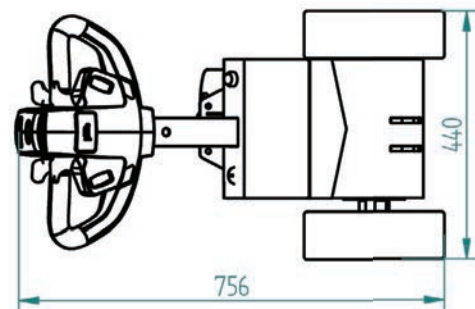

Movexx **T1000-Basic**
PARTS & OPTIONS
2021 v1

Specifications

Technical details

Frame	Steel, powder coated
Drive	24V DC, 300W, 100 rpm
Weight	40 kg (88.2 lbs)
Max. pulling force	800 N
Weight trailer	Max. 1000 kg (2204.5 lbs)
Battery	Built in
Speed Max.	5 km/h (3.1 mph)
Drive wheels	Full rubber Ø 250x80mm (9.8 x 3.1 in)
Adze height	1056 mm (41.6 in)
Noise level	63,8 dB
To use from	-10° / 40° C (14°/ 104° F)

Pulling power (in kg)

Measured with a trolley with 2 swivel wheels and 2 fixed castors. Wheel Ø 160 mm.

Dimensions

Standard parts

Motor 300W / 100rpm
(6911345X) without brake
Item number M1032

Battery AGM-VRLA (set)
24V / 22Ah
Item number M0076-SP

Fuse 5A
Item number M0506

Fuse Maxi 40A
Item number M0254

Most common spareparts

Drive wheel, full rubber
Black Ø 250 x 80 mm
Item number M0248

Castor wheel
Black Ø 125 mm
Item number M0110

applications

movexx
driven by brain power