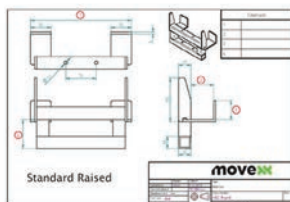

Customized hook (raised)
*Please complete
corresponding sheet*
Item number HC5000