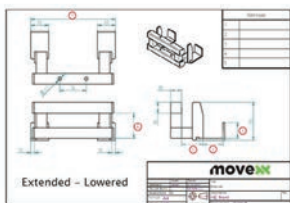

Customized hook
(extended/low)
*Please complete
corresponding sheet*
Item number HE5000