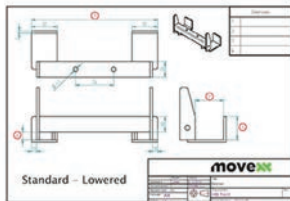

Adapters

Base part hook 15°
Item number H7010

Base part hook 15°
(double spring)
Item number H7020

Angle limitation hook 80°
Item number OPT0218

Adapters

Customized hook
*Please complete
 corresponding sheet*
Item number HA5000