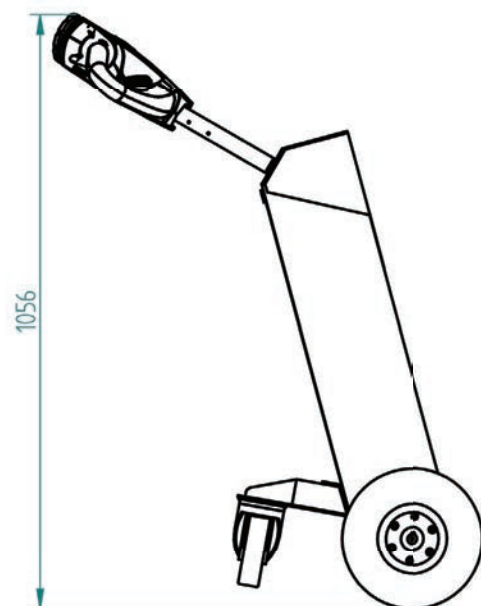

Movexx **T1000-Basic**
PARTS & OPTIONS
2021 v1

Specifications

Technical details

Frame	Steel, powder coated
Drive	24V DC, 300W, 100 rpm
Weight	40 kg (88.2 lbs)
Max. pulling force	800 N
Weight trailer	Max. 1000 kg (2204.5 lbs)
Battery	Built in
Speed Max.	5 km/h (3.1 mph)
Drive wheels	Full rubber Ø 250x80mm (9.8 x 3.1 in)
Adze height	1056 mm (41.6 in)
Noise level	63,8 dB
To use from	-10° / 40° C (14°/ 104° F)

Pulling power (in kg)

Measured with a trolley with 2 swivel wheels and 2 fixed castors. Wheel Ø 160 mm.

Dimensions

Standard parts

Motor 300W / 100rpm
(6911345X) without brake
Item number M1032

Battery AGM-VRLA (set)
24V / 22Ah
Item number M0076-SP