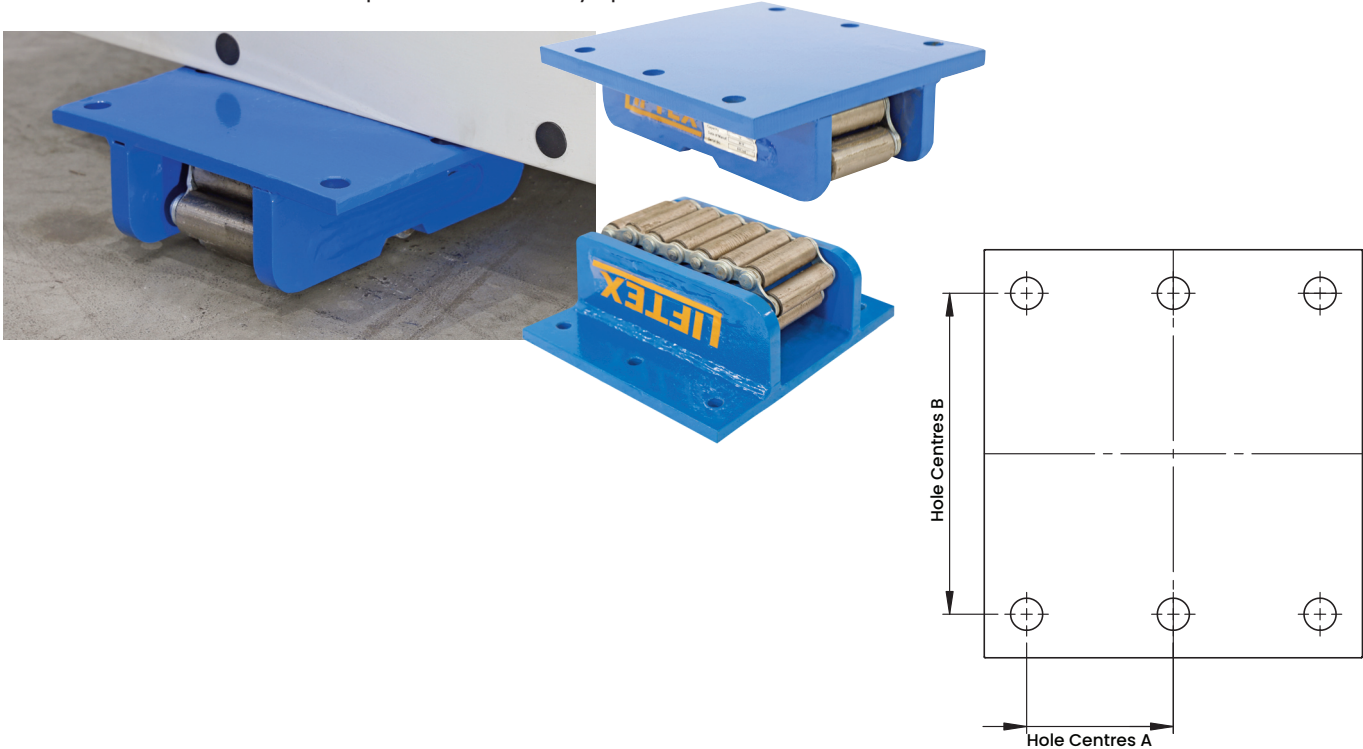

Equipment Roller Skates

- Ideal for linear motion, repetitive movement or use as a built in component in equipment
- Fixed hole pattern for bolt mounting
- The rollers can be used in up down or sideways position

Code	Details	Load Capacity (kg)	Hole Centres A (mm)	Hole Centres B (mm)	Overall Size LxWxH (mm)	Unit Weight (kg)
V1350	Roller Skates	750	64	140	165x178x80	5
V1355	Roller Skates	2500	64	140	165x180x90	10
V1360	Roller Skates	5000	83	171	203x203x80	15
V1365	Roller Skates	15,000	94	216	270x254x100	21

Visit www.verdex.com.au for more images and details

ABOUT VERDEX EQUIPMENT

At Verdex Equipment we have the largest range of manual handling and workplace materials handling equipment in Australia. This includes thousands of workplace and storage items suited to every workplace and lifting equipment and trolleys for almost every application. Our products aim to eliminate or reduce manual handling effort in the workplace, while boosting productivity and ensuring workplace safety.