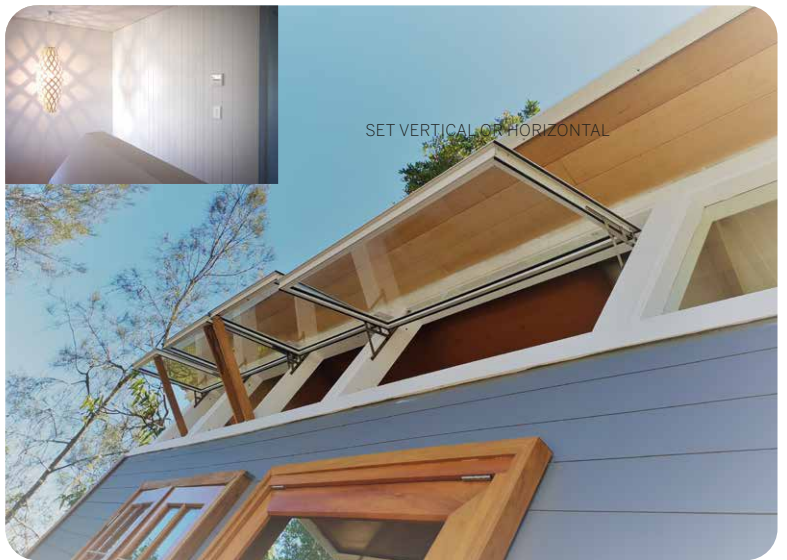

K-Wall 12m Groove Board