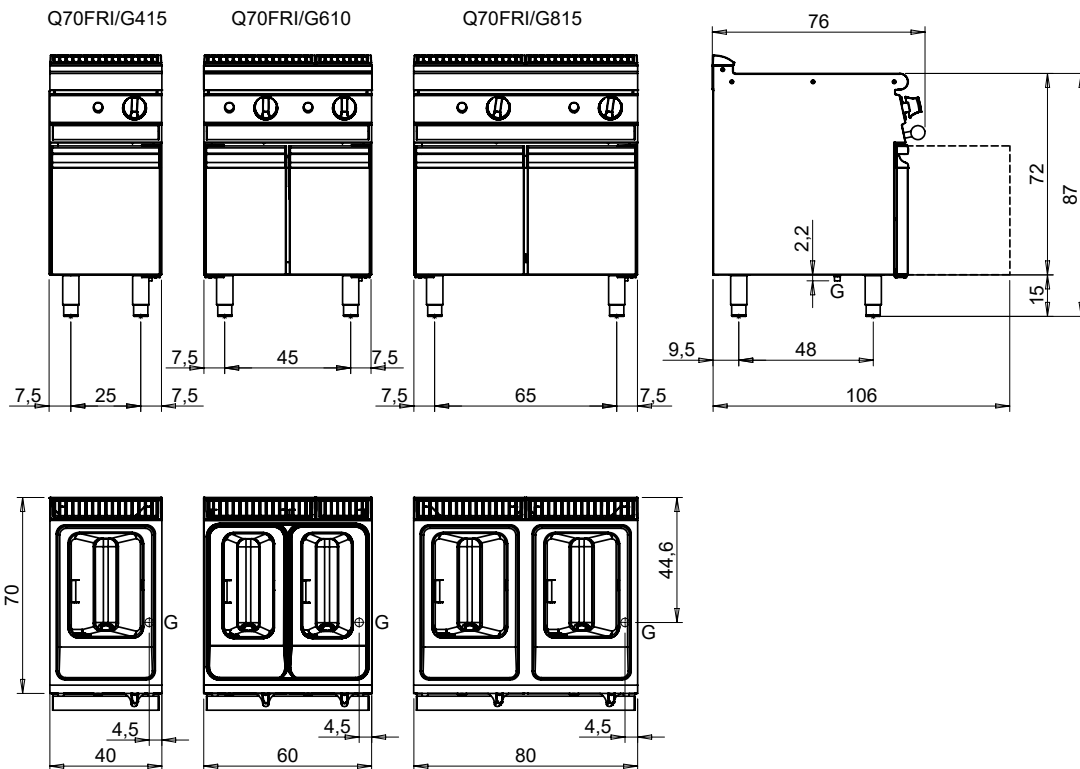

1 BASIN GAS DEEP FAT FRYER 15 LT

QUEEN7

- 15/10 worktop thickness
- Stainless steel, Scotch-Brite finish
- Sturdy and powerful with compact design
- Depth of 700 mm means it will fit the most common configurations
- Catalogue offers more than 300 standard models
- Worktop, base cabinet and oven Versions
- Twin-piece knobs prevent the infiltration of dirt and are watertight
- Gas kitchens having burners with various configurations and power ratings: 3.5 kW - 5.7 kW - 7.0 Kw
- Wide range of accessories

DIMENSIONS	
Width (mm)	400
Depth (mm)	700
Height (mm)	900
Gas connection (∅)	3/4"
Electric connection (V/~ /Hz)	
Cold water connection (∅)	
Hot water connection (∅)	

Cold soft water connection (∅)	
Drain (∅)	
Gas power (Mj/hr)	50
Electric power (kW)	
Plate dimensions (mm)	
Tank capacity (L)	
Tank dimensions (mm)	
Internal oven dimensions (mm)	

MODEL

Q70FRI/G415

CODE

CR1014839

MISURE IN cm - DIMENSIONS IN cm - ABMESSUNGEN IN cm- MESURES EN cm
 MEDIDAS EN cm - MATEN IN cm - DIMENSIONES EN cm

Legenda - Legende - Key - Légende - Leyenda - Legenda - Legenda