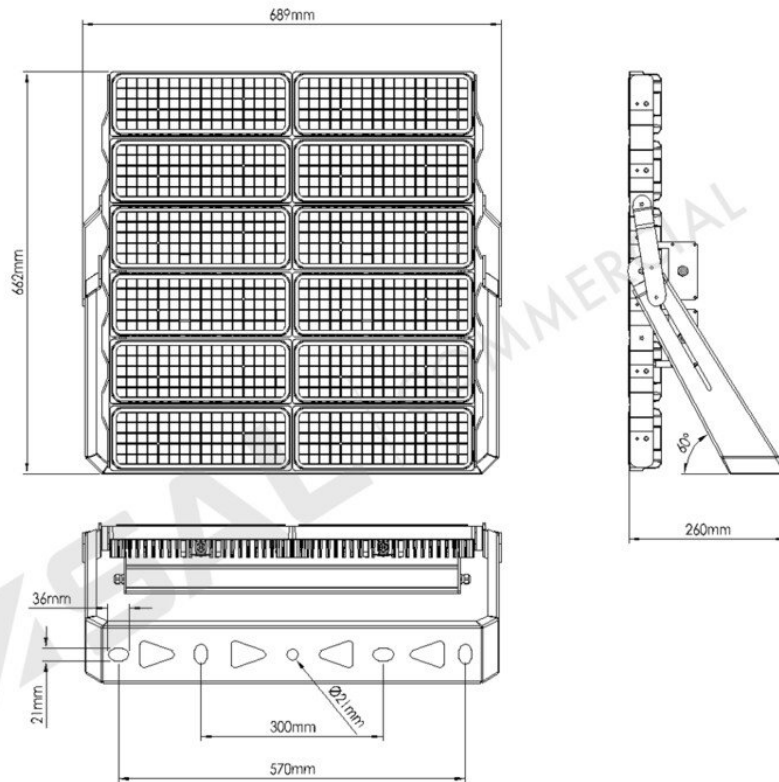

Available Options

- 1-10v & DALI dimming models
- CRI 80
- 4000K, 6500K CCT
- Anti-corrosive finish
- Stainless steel bracket
- Custom powdercoat finish colour

Model No. & Technical Specification

Model No.	Description	Power (W)	Lumens (lm)	CCT (K)	CRI
FAN120050NS1	Trunnion mount LED floodlight 20° deg symmetrical optic	1280	201000	5000	70
FAN120050NS2	Trunnion mount LED floodlight 30° deg symmetrical optic	1280	209000	5000	70
FAN120050NS3	Trunnion mount LED floodlight 60° deg symmetrical optic	1280	205000	5000	70
FAN120050NT1	Trunnion mount LED floodlight type 1 asymmetrical optic	1280	205000	5000	70
FAN120050NT2	Trunnion mount LED floodlight type 2 asymmetrical optic	1280	212000	5000	70
FAN120050NT3	Trunnion mount LED floodlight type 3 asymmetrical optic	1280	208000	5000	70
FAN120050NT4	Trunnion mount LED floodlight type 4 asymmetrical optic	1280	205000	5000	70
FAN120050NT5	Trunnion mount LED floodlight type 5 asymmetrical optic	1280	210000	5000	70

Dimensions

Austin 1200w

Photometric Data