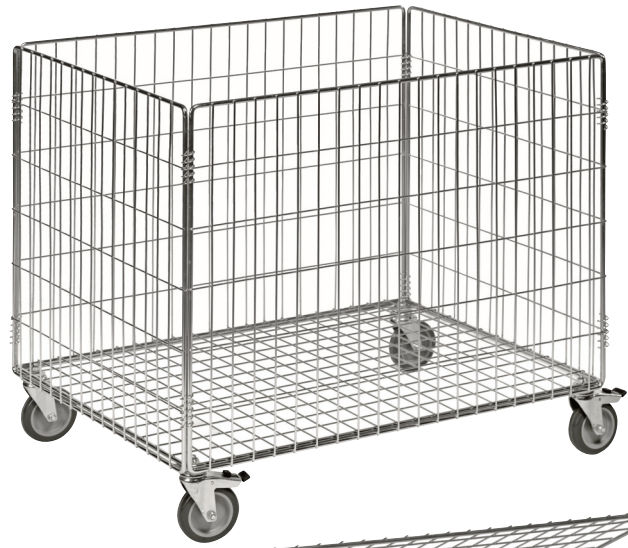

## Mesh Trolley

- The Mesh Trolley is suitable for holding and storing large varieties of items
- This trolley is ideal for use in warehouses, hospitals, schools and sporting events etc
- Optional lid for storing items securely
- Electro galvanised finish
- Polyurethane castors – 2 x swivel, 2 x swivel with brakes

Optional Lid

Code	Details	Load Capacity (kg)	Castors (mm)	Overall Size LxWxH (mm)	Unit Weight (kg)
V1683	Mesh Trolley	100	125	830x630x735	18
V1684	Optional Lid for Mesh Trolley				2

Visit [www.verdex.com.au](http://www.verdex.com.au) for more images and details