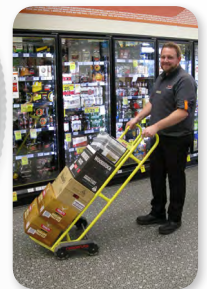

James Dalby, Newcastle Batteries

Ask our customers

"Can take a fair wack of weight and doesn't break"

"We have been using our Rotatrucks for more than three years. The trucks can be loaded with a fair wack of weight and are still easy to move especially up and down kerbs. We are impressed that nothing ever has broken. Rotatrucks have simplified our daily work and save us a lot of time moving stock around the pub and bottle shop."

Scott Dyson, Hotel & Bottle Shop General Manager, Prince of Wales, Merewether NSW

"I feel less tired after a shift"

"I found Rotatruck much easier to use than our standard hand trucks. We no longer need to bend as much when loading products, which means I feel less tired after a shift. Rotatrucks negotiate narrow aisles and tight spaces easily, even when fully loaded, and this makes tasks less fatiguing for our staff."