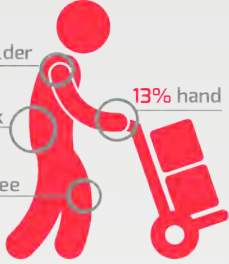

**SafeWork
AWARDS**

BEST SOLUTION TO AN
IDENTIFIED WORKPLACE
HEALTH & SAFETY ISSUE

USED NATIONALLY BY:

DON'T BE A STATISTIC

33%

of serious claims in the workplace are a result of muscular stress

32%

affected back and shoulders

10% shoulder

22% back

13% hand

9% knee

117,815
Serious claims

\$8,900
Compensation paid on average

71%
increase since 2002

Source: Safe Work Australia, Australian Workers Compensation statistics, 2012-2013