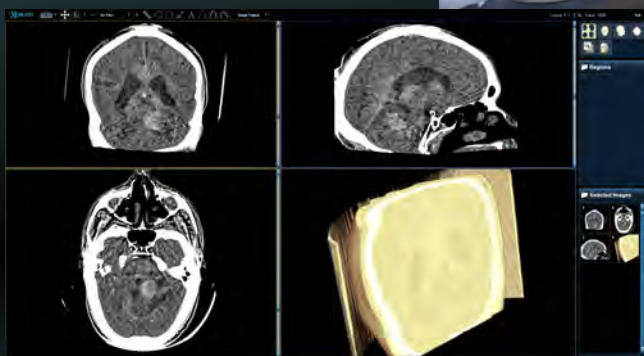

BRAIN SCANS

Evacuated Subdural

Resolving Intracerebral

Posterior Fossa

* Scan images identified by
Dr. David Sarment, DDC, MS

Truly Mobile iCT for Neurosurgery and Critical Care

B
R
A
I
N
S
C
A
N
S

800.709.6726 / xorantech.com