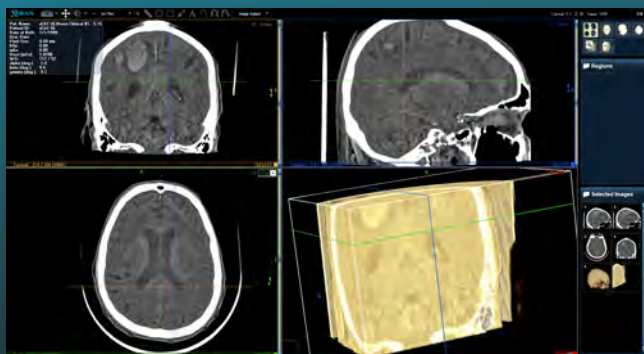

BRAIN SCANS

Evacuated Subdural

Resolving Intracerebral

Posterior Fossa

* Scan images identified by
Dr. David Sarment, DDC, MS

Truly Mobile iCT for Neurosurgery and Critical Care

B
R
A
I
N
S
C
A
N
S

800.709.6726 / xorantech.com