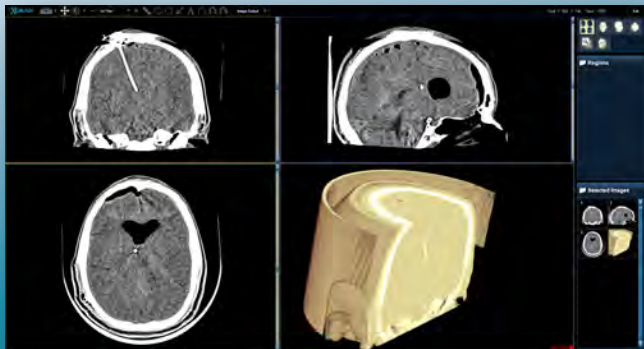

BRAIN SCANS

Evacuated Subdural

Resolving Intracerebral

Posterior Fossa

* Scan images identified by
Dr. David Sarment, DDC, MS

Truly Mobile iCT for Neurosurgery and Critical Care

B
R
A
I
N
S
C
A
N
S

800.709.6726 / xorantech.com