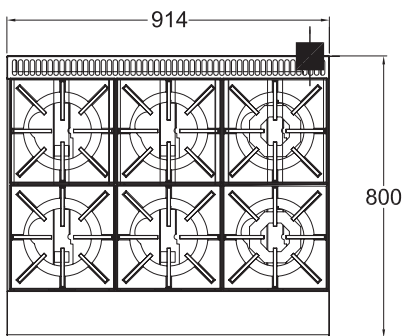

800 SERIES COOKTOP

6 Burners

PFB36 - Gas

- High performance even heat 24 Mj gas open burners and griddle options
- Pilot light standard maximising operating and energy efficiency
- Pilot flame failure on open burners
- Heavy duty removable, easy clean cast iron trivets
- Combination cooktops providing flexibility of configuration to suit any application
- Heavy duty fully welded steel body ensures rigidity and durability
- Stainless steel fascia and sides, spill zones and drip trays for ease of cleaning

Other options

Stand or bench mounted

PFB36

SPECIFICATIONS

Dimensions (WxDxH)	914 x 800 x 548 mm
Working height	320 mm
Burners	6

3/4" BSP Gas Connection

Weight	90 kg
Packed	0,4 m ³
Gas Connection	3/4" BSP
Rating	144 MJ