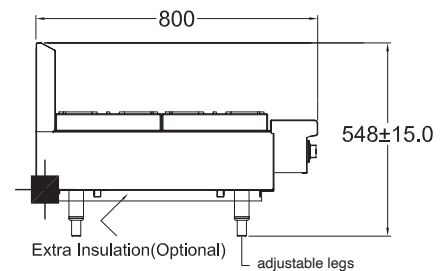

800 SERIES COOKTOP

6 Burners

PFB36 - Gas

- High performance even heat 24 Mj gas open burners and griddle options
- Pilot light standard maximising operating and energy efficiency
- Pilot flame failure on open burners
- Heavy duty removable, easy clean cast iron trivets
- Combination cooktops providing flexibility of configuration to suit any application
- Heavy duty fully welded steel body ensures rigidity and durability
- Stainless steel fascia and sides, spill zones and drip trays for ease of cleaning

Other options

Stand or bench mounted

PFB36

SPECIFICATIONS

Dimensions (WxDxH)	914 x 800 x 548 mm
Working height	320 mm
Burners	6

3/4" BSP Gas Connection

Weight	90 kg
Packed	0,4 m ³
Gas Connection	3/4" BSP
Rating	144 MJ