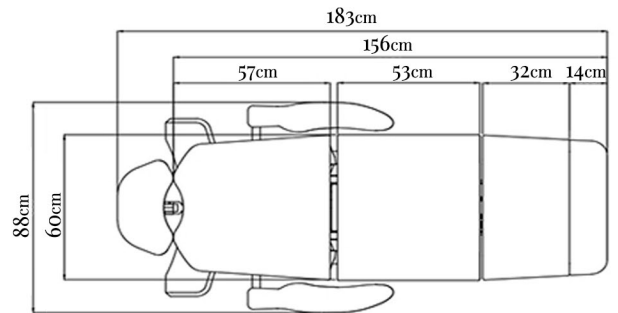

The Decima Treatment Bed - Black

Item Code: TBoo1B

UPHOLSTERY

Premium quality black PU vinyl

FOAM

Quick recovery memory foam

MOTORS

Highly durable linear actuators (4 motors)

KEY FEATURES

Smart active foot control, 180 degree rotation left and right, adjustable back, leg, height and incline, face cradle & more

WEIGHT CAPACITY

PACKING DIMENSIONS

VOLUME

WARRANTY