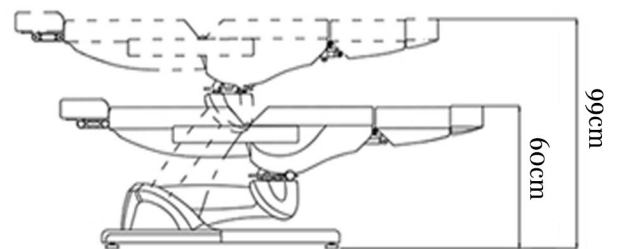

The Decima Treatment Bed - Black

Item Code: TBoo1B

UPHOLSTERY

Premium quality black PU vinyl

FOAM

Quick recovery memory foam

MOTORS

Highly durable linear actuators (4 motors)

KEY FEATURES

Smart active foot control, 180 degree rotation left and right, adjustable back, leg, height and incline, face cradle & more

WEIGHT CAPACITY

PACKING DIMENSIONS

VOLUME

WARRANTY