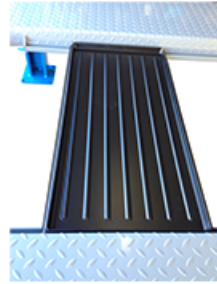

AutoLift AL-10000TSWX

Model: FL-8448PK

3600Kg Total Lifting Capacity (domestic application)

Side by Side 4 Post Hoist for vehicle storage

Bonus Inclusions:

8 x Plastic Drip Trays

Ladder lock safety system

Features

- Easy to remove approach ramps
- Side by side car storage, suitable for home vehicle storage up to 4 vehicles
- Ladder lock safety system with “auto engage” locking bar in the event of cable failure
- Extra large slider blocks for added stability
- Easy to operate manual locking release
- Complete with set of 8 plastic drip trays
- Complete with set of 2 jacking trays
- Complete with set of 4 wheel stops