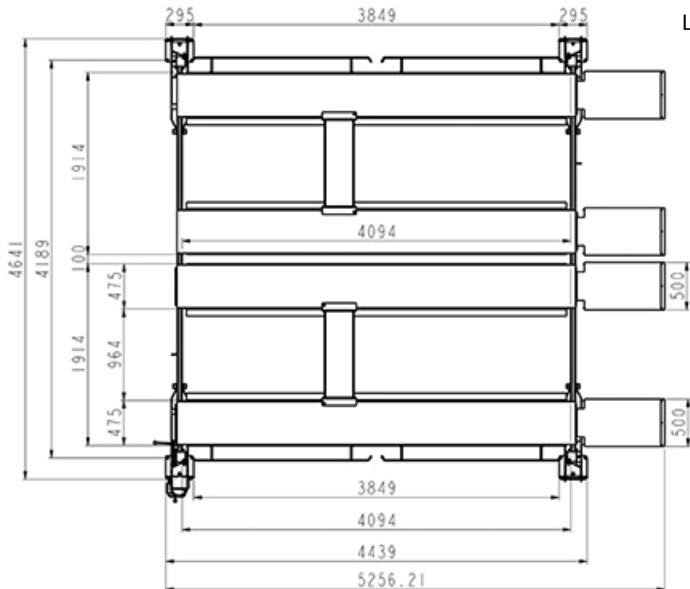

AutoLift AL-10000TSWX

Model: FL-8448PK

3600Kg Total Lifting Capacity (domestic application)

Side by Side 4 Post Hoist for vehicle storage

Bonus Inclusions:

8 x Plastic Drip Trays

Ladder lock safety system

Features

- Easy to remove approach ramps
- Side by side car storage, suitable for home vehicle storage up to 4 vehicles
- Ladder lock safety system with “auto engage” locking bar in the event of cable failure
- Extra large slider blocks for added stability
- Easy to operate manual locking release
- Complete with set of 8 plastic drip trays
- Complete with set of 2 jacking trays
- Complete with set of 4 wheel stops

Specification

- Height overall: 2226 mm
- Width overall: 4641 mm
- Width between columns: 4189 mm
- Length overall: 4439 mm (without ramps)
- Lifting height: 122~1900 mm
- Lifting capacity: 3600 kg total vehicles
- Power: 240V/50Hz/1Ph (15 Amp)
- Net weight: 1900 kg
- Packing Size: 5600*720*560mm 1400Kg (Pack 1)
- Packing Size: 4120*720*560mm 700Kg (Pack 2)