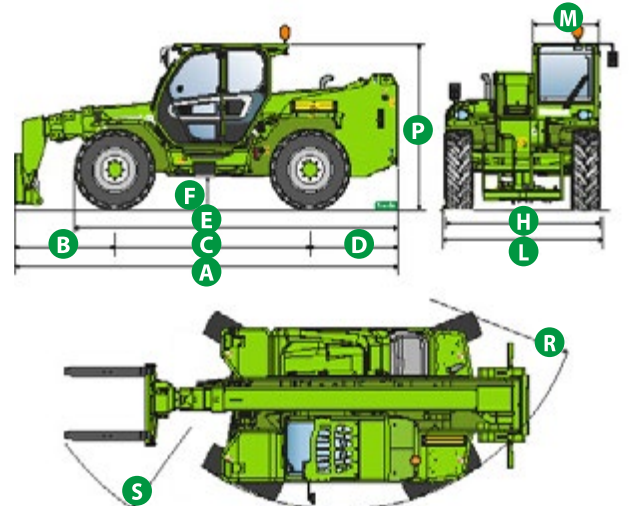

High Capacity Telehandlers

P72.10EE

PERFORMANCE AND FEATURES	P72.10EE		
Performance			
Total unladen weight (kg)	11150		
Maximum capacity (kg)	7200		
Lifting height (m)	9,55		
Maximum reach (m)	5,2		
Maximum operating height (m)	6,56		
Maximum operating reach (m)	2		
Capacity at maximum height (kg)	4000		
Capacity at maximum reach (kg)	2100		
Lateral boom movement (mm)	± 250		
Tilting correction (%)	± 8		
Boom sections	2		
PowerTrain			
Turbo motor	PERKINS		
Displacement/cylinders	3600/4		
Engine Power (kW/HP)	85,9/116,8		
Anti-pollution technology	TIER 3		
Reversible fan	●		
Maximum speed (km/h)	40		
Fuel tank (l)	140		
AdBlue tank (l)	-		
Hydrostatic transmission	● - 2V		
EPD	Plus		
Auto-revving joystick	●		
Axles - Reducers	Drop portal - RR700		
Machine brakes	Dry discs		
Automatic parking brake	●		
Hydraulic			
Hydraulic pump	LS		
Flow rate/pressure (l/min - bar)	108 - 250		
Hydraulic tank	100		
Hydraulic outlet at the top of the boom	●		
Rear hydraulic outlets	○		
Cab			
Cab configuration	ECO		
ASCS Adaptive Stability Control System	Light		
FOPS LIV II cab	●		
ROPS cab	●		
Cab commands	Electronic joystick control		
Tilting Cab	-		
Reverse shuttle	Dual reverse		
Configuration			
Cab suspension	-		
Boom suspension	-		
Suspension on axles	-		
Work headlights on cab	○		
Sun blind	○		
Tac-lock	●		
Provision for a platform	○		
Two floating forks	●		
Inching-Control	●		
Four-wheel drive	●		
Four-wheel steering	●		
Three steering modes	●		
Standard tyres	400/70-24		
Optional tyres	445/65 R22,5; 18R22,5		
Stabilisers	-		
Turret rotation	-		
Type approval as an agricultural tractor	-		
Approval with PNEUMATIC braking	-		
Approval with HYDRAULIC braking	-		
PTO	-		
3-point linkage	-		

- Not Available
● Standard
○ Optional

Load charts

Dimensions

	P72.10EE		
A (mm)	5480		
B (mm)	1255		
C (mm)	2920		
D (mm)	1304		
E (mm)	4815		
F (mm)	450		
H (mm)	2240		
L (mm)	-		
M (mm)	1010		
P (mm)	2500		
R (mm)	3970		
S (mm)	4990		