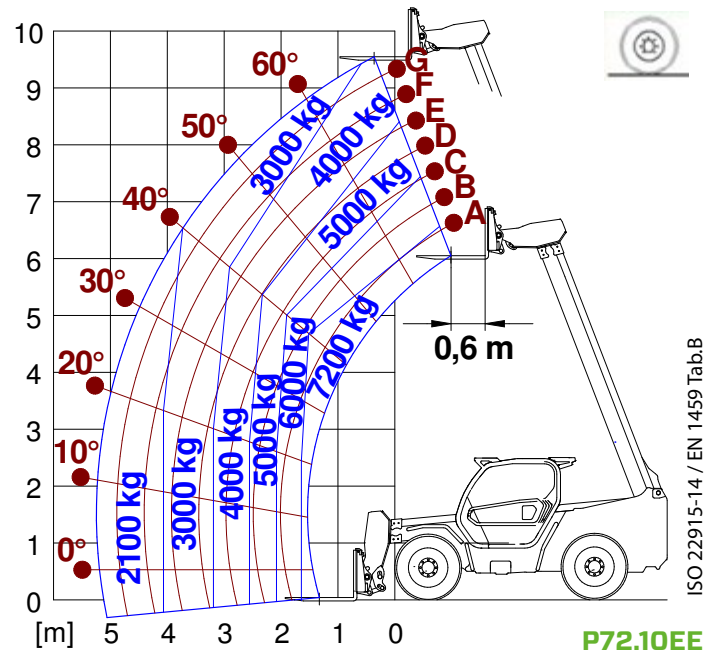

High Capacity Telehandlers

P72.10EE

PERFORMANCE AND FEATURES	P72.10EE		
Performance			
Total unladen weight (kg)	11150		
Maximum capacity (kg)	7200		
Lifting height (m)	9,55		
Maximum reach (m)	5,2		
Maximum operating height (m)	6,56		
Maximum operating reach (m)	2		
Capacity at maximum height (kg)	4000		
Capacity at maximum reach (kg)	2100		
Lateral boom movement (mm)	± 250		
Tilting correction (%)	± 8		
Boom sections	2		
PowerTrain			
Turbo motor	PERKINS		
Displacement/cylinders	3600/4		
Engine Power (kW/HP)	85,9/116,8		
Anti-pollution technology	TIER 3		
Reversible fan	●		
Maximum speed (km/h)	40		
Fuel tank (l)	140		
AdBlue tank (l)	-		
Hydrostatic transmission	● - 2V		
EPD	Plus		
Auto-revving joystick	●		
Axles - Reducers	Drop portal - RR700		
Machine brakes	Dry discs		
Automatic parking brake	●		
Hydraulic			
Hydraulic pump	LS		
Flow rate/pressure (l/min - bar)	108 - 250		
Hydraulic tank	100		
Hydraulic outlet at the top of the boom	●		
Rear hydraulic outlets	○		
Cab			
Cab configuration	ECO		
ASCS Adaptive Stability Control System	Light		
FOPS LIV II cab	●		
ROPS cab	●		
Cab commands	Electronic joystick control		
Tilting Cab	-		
Reverse shuttle	Dual reverse		
Configuration			
Cab suspension	-		
Boom suspension	-		
Suspension on axles	-		
Work headlights on cab	○		
Sun blind	○		
Tac-lock	●		
Provision for a platform	○		
Two floating forks	●		
Inching-Control	●		
Four-wheel drive	●		
Four-wheel steering	●		
Three steering modes	●		
Standard tyres	400/70-24		
Optional tyres	445/65 R22,5; 18R22,5		
Stabilisers	-		
Turret rotation	-		
Type approval as an agricultural tractor	-		
Approval with PNEUMATIC braking	-		
Approval with HYDRAULIC braking	-		
PTO	-		
3-point linkage	-		

- Not Available
● Standard
○ Optional

Load charts

Dimensions

	P72.10EE		
A (mm)	5480		
B (mm)	1255		
C (mm)	2920		
D (mm)	1304		
E (mm)	4815		
F (mm)	450		
H (mm)	2240		
L (mm)	-		
M (mm)	1010		
P (mm)	2500		
R (mm)	3970		
S (mm)	4990		