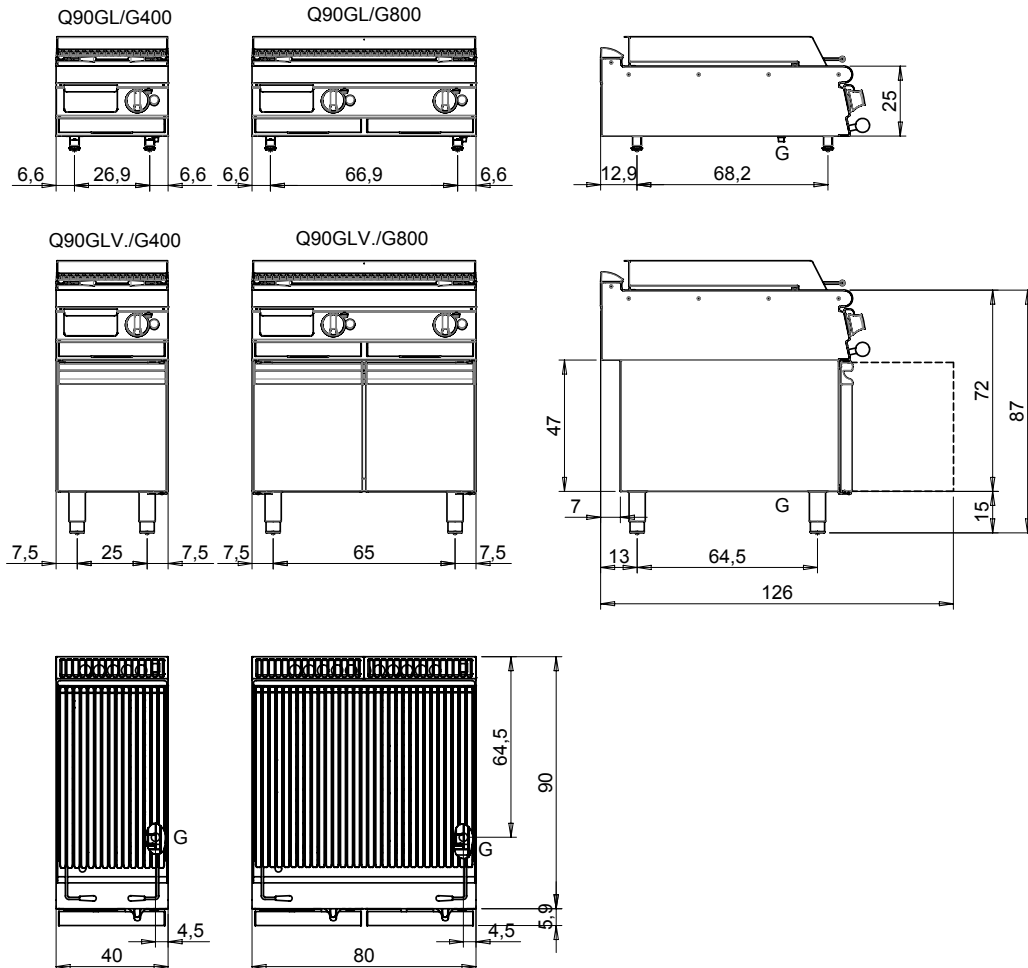

MODEL

Q90GL/G400

CODE

CR1018469

LAVA ROCK CHARGRILL

QUEEN9

- AISI 304 stainless-steel bases and worktops, Scotch-Brite finish
- Depth of 900 mm for high power and performance
- Catalogue offers more than 350 standard models
- Worktop, base cabinet, base cabinet with doors and oven versions
- 20/10 worktop thickness
- Twin-piece knobs prevent infiltration of dirt and have an IPX5 water ingress protection rating
- Gas kitchens having burners with various configurations and power ratings: 3.5 kW - 5.7 kW, 7 kW and 10 kW
- Double-ring burners for 7 and 10 kW models
- Wide range of accessories

DIMENSIONS	
Width (mm)	400
Depth (mm)	900
Height (mm)	250
Gas connection (∅)	3/4"
Electric connection (V/~ /Hz)	
Cold water connection (∅)	
Hot water connection (∅)	

Cold soft water connection (∅)	
Drain (∅)	
Gas power (Mj/hr)	45
Electric power (kW)	
Plate dimensions (mm)	
Tank capacity (L)	
Tank dimensions (mm)	
Internal oven dimensions (mm)	

MODEL

Q90GL/G400

CODE

CR1018469

MISURE IN cm - DIMENSIONS IN cm - ABMESSUNGEN IN cm- MESURES EN cm
 MEDIDAS EN cm - MATEN IN cm - DIMENSIONES EN cm

Legenda - Legende - Key - Légende - Leyenda - Legenda - Legenda