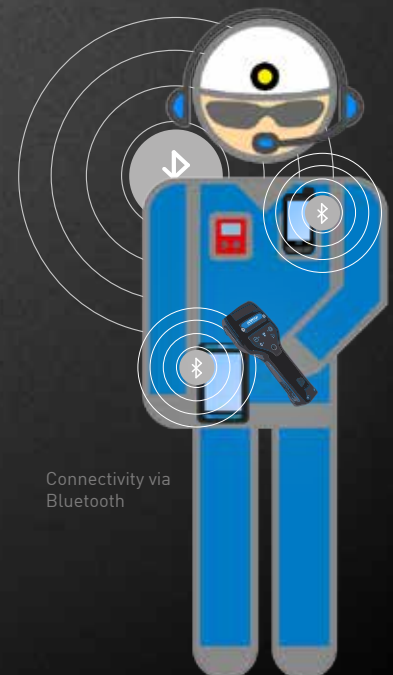

Connectivity via
Bluetooth