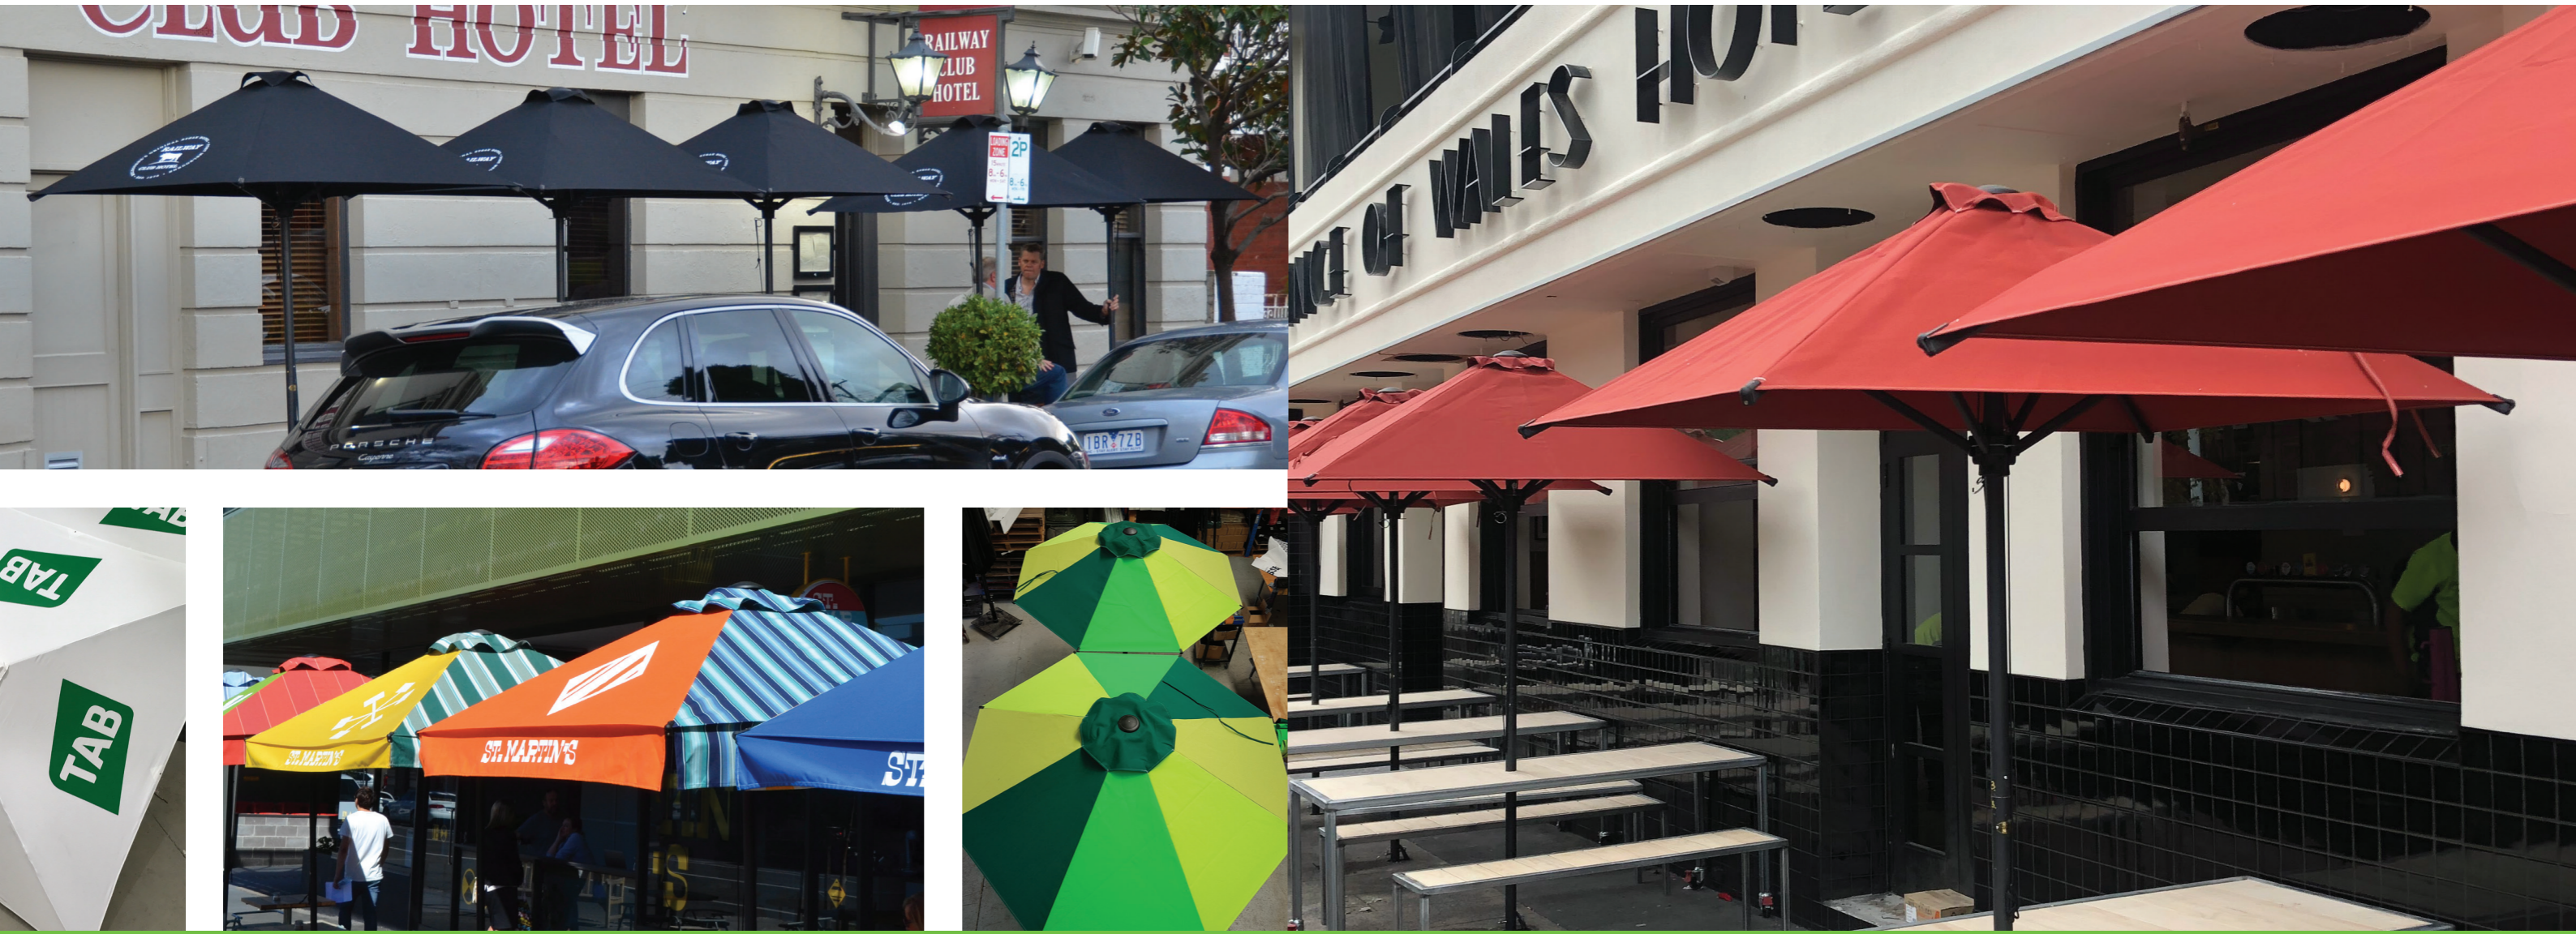

commercial aluminium **UMBRELLAS**

Engineered for commercial use but also popular for the home. The commercial aluminium range is designed for all-round performance

Indoor Outdoor Imports
103 Brunswick Road, Brunswick East
P 03 9381 4333 E sales@indooroutdoor.com.au
indooroutdoorimports.com.au

follow us on facebook and Instagram

September 2020

proud family owned business