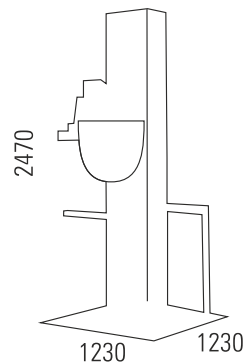

iLT 80 - AUTOMATIC BOWL LIFTING & TILTING MACHINE (Stainless-Steel)

Powerful, Stable Equipped with special protection & emergency apparatus to prevent any risk.

Max bowl height is 260 cm.

Max. groove height where the dough goes is 193.5 cm.

KG

224 kg

POWER

1,5 kw / 380 V

Equipped with special protection and emergency apparatus to prevent any risk.