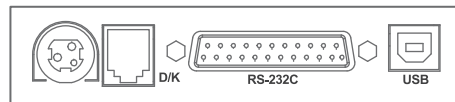

USB + RS-232(25Pin)