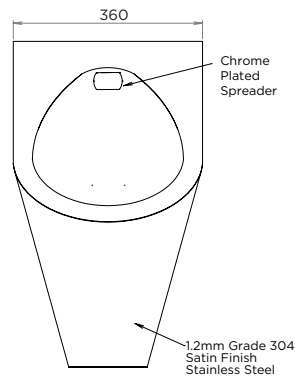

Regal Urinal

WELS Reg #U00435

Scan QR code to view our installation notes

UR URAM

Product Info:

- Highly vandal resistant stainless steel construction
- 'AutoFlush' model supplied with sensor flush (FSM)
- Rear water entry and outlet housed within urinal body
- Water-efficient, low flush volume rating 0.5L

To order this item please advise:

- UR = standard model
 - URAM = auto flush urinal
- Includes Smart Saniflush Sensor System (FSM) & 450mm flexible braided hose.

Suggested Mounting Heights:

Dimension from finished floor to front edge/rim of urinal

- Adults - 610 mm
- Juniors - 510 mm

NB: Heights are suggestions only, subject to suitability of users for each individual project.

INSTALLATION NOTES

1) Urinal is fixed to rear wall across the top axis with an offset bracket (supplied) and fixing holes in urinal body accessed via opening in urinal base. 2) Recommended water connection to 1/2" male thread spreader is via a flexible connector (not supplied) under mains-pressure to ensure adequate flow and to flush sufficiently with 0.5L volume.

Internal waste connection can be accessed through a void in the underside of the urinal body = 110mm x 200mm.