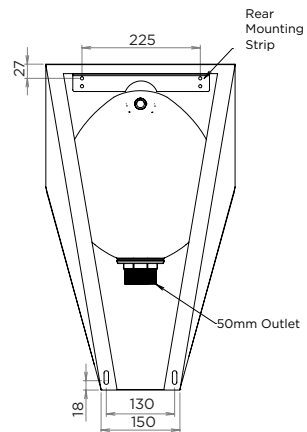

To order this item please advise:

- UR = standard model
 - URAM = auto flush urinal
- Includes Smart Saniflush Sensor System (FSM) & 450mm flexible braided hose.

Suggested Mounting Heights:

Dimension from finished floor to front edge/rim of urinal

- Adults - 610 mm
- Juniors - 510 mm

NB: Heights are suggestions only, subject to suitability of users for each individual project.

INSTALLATION NOTES

1) Urinal is fixed to rear wall across the top axis with an offset bracket (supplied) and fixing holes in urinal body accessed via opening in urinal base. 2) Recommended water connection to 1/2" male thread spreader is via a flexible connector (not supplied) under mains-pressure to ensure adequate flow and to flush sufficiently with 0.5L volume.

Internal waste connection can be accessed through a void in the underside of the urinal body = 110mm x 200mm.