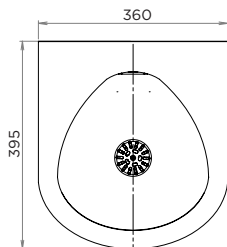

To order this item please advise:

- UR = standard model
 - URAM = auto flush urinal
- Includes Smart Saniflush Sensor System (FSM) & 450mm flexible braided hose.

Suggested Mounting Heights:

Dimension from finished floor to front edge/rim of urinal

- Adults - 610 mm
- Juniors - 510 mm

NB: Heights are suggestions only, subject to suitability of users for each individual project.

INSTALLATION NOTES

1) Urinal is fixed to rear wall across the top axis with an offset bracket (supplied) and fixing holes in urinal body accessed via opening in urinal base. 2) Recommended water connection to 1/2" male thread spreader is via a flexible connector (not supplied) under mains-pressure to ensure adequate flow and to flush sufficiently with 0.5L volume.

Internal waste connection can be accessed through a void in the underside of the urinal body = 110mm x 200mm.