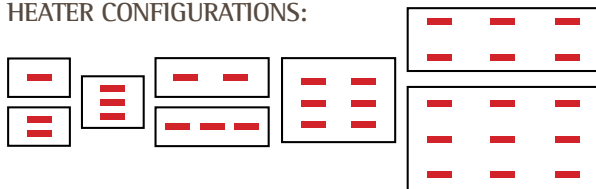

FREE HEATING DESIGN SERVICE AVAILABLE

PERFECT FOR HEATING LARGE SPACES OR HARD TO HEAT AREAS

Recommended minimum mounting height: 2-6m*

Dimensions (W x H x D): 422 x 255 x 110 - 1282 x 630 x 110mm

IDEAL FOR: Aircraft Hangars, Amusement Parks, Building and Construction, Factories, Farming and Horticulture, Garages and Workshops, Golf Driving Ranges, Halls, Places of Worship, Process Heating, Reception Areas, Schools, Colleges and Universities, Shops, Sports Halls, Swimming Pools and Spas, Zoos and many more.

Standard Colours

HEATER CONFIGURATIONS: