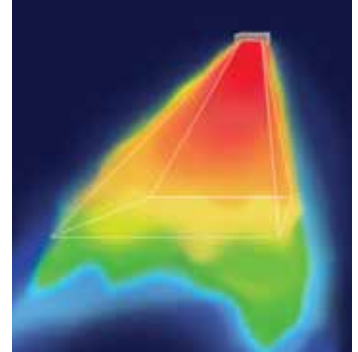

### TANSUN QUARTZ FULL SHORTWAVE INFRARED HEATER

- 96% of energy consumed is direct heat radiation.
- Heat is directed to the person/object below, and next to no heat is lost to the air.