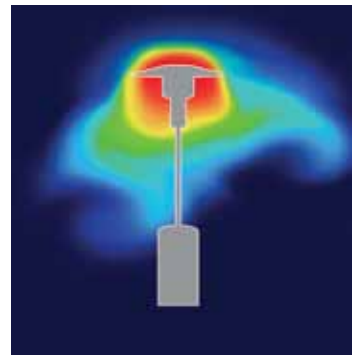

GAS 'MUSHROOM' HEATER

- 40% of the energy consumed is direct heat radiation.
- Heat dissipates not far from the heater and blows around with the air.