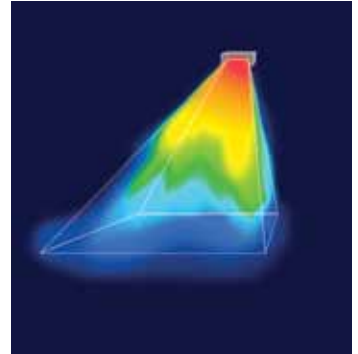

STANDARD QUARTZ HEATER

- 60% of energy consumption is directed heat radiation.
- Heat is not projected outwards in the same way as a Tansun full shortwave heater and does not warm objects and people below.