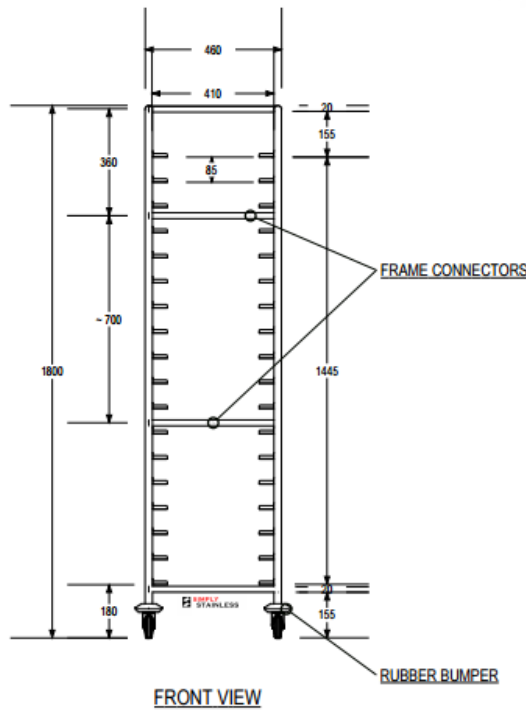

SIMPLY STAINLESS

www.simplystainless.com

Modular sinks tables and shelves

SPECIFICATION	
Frames	Fully welded 25mm stainless tube, Lockable castors 100mm
Runners	1.2mm gauge, fully welded

16	BAKERY TROLLEY	
	Product Code	Dimensions
	16 BT	460mm x 625mm x 1800mm
	16 BTI	520mm x 650mm x 1800mm