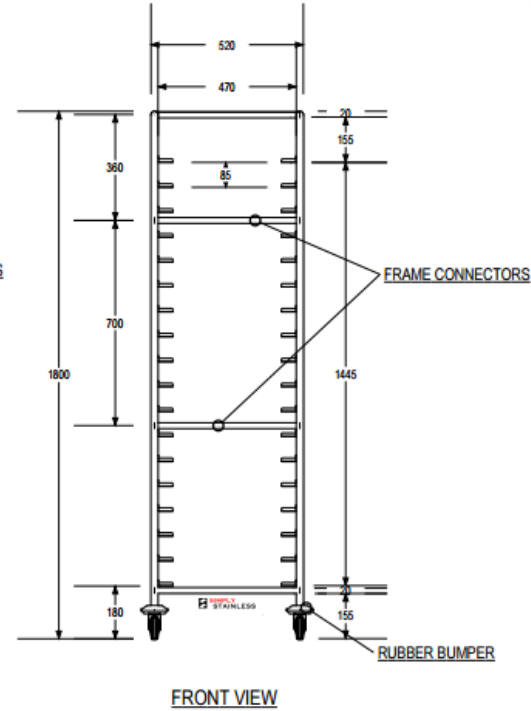

SIMPLY STAINLESS

www.simplystainless.com

Modular sinks tables and shelves

SPECIFICATION	
Frames	Fully welded 25mm stainless tube, Lockable castors 100mm
Runners	1.2mm gauge, fully welded

16	BAKERY TROLLEY	
	Product Code	Dimensions
	16 BT	460mm x 625mm x 1800mm
	16 BTI	520mm x 650mm x 1800mm