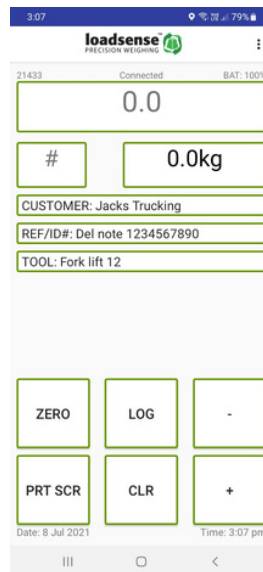

ANMAR

SCALES

Bluetooth Weighing System

- Simple Installation
- Simple Operation
- Displays weight & total weight on your smart phone
- Perfect for owner operator non-trade applications.

Ideal for agricultural use. Turn your tractor or mini-loader into a weighing machine, giving you confidence in your measured loads.

As the sensor works by measuring the hydraulic pressure in the system, it can be used on virtually any hydraulic loading machine.

Typical accuracy between 1% & 2% of full machine lift capacity | 12Vdc | 3000psi