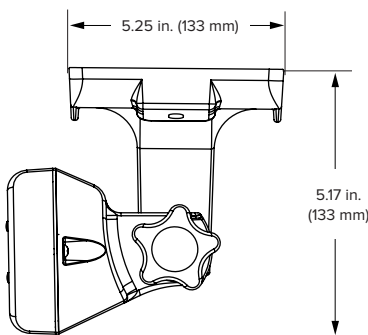

With an effective range of up to 40 ft (12.2 m) within a 90-degree radius, the AirEye Occupancy Sensor automatically turns the fan on to a set speed when it detects infrared motion. Its adjustable lock knob allows users to aim the sensor where airflow is needed most, and two status LEDs display AirEye's power and motion-detection activity. The fan will shut off five minutes after occupants leave the area.