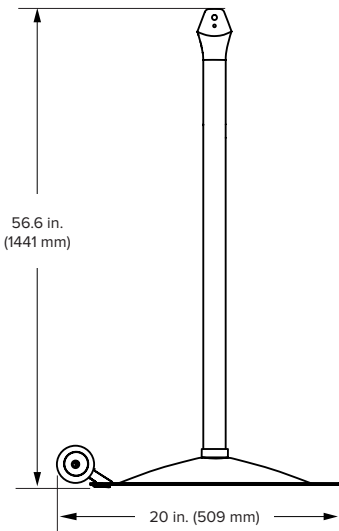

Mobile Mount

Weight: 44 lb (19.9 kg)