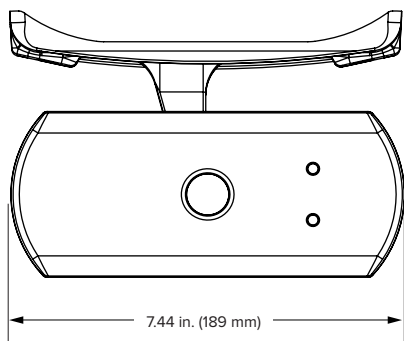

## I-Beam Mount / C-Channel Mount

Weight: 13.5 lb (6.1 kg)

# AIREYE OCCUPANCY SENSOR

EASY TO MOVE, SIMPLE TO CONTROL, AND A BREEZE TO ENJOY.

With an effective range of up to 40 ft (12.2 m) within a 90-degree radius, the AirEye Occupancy Sensor automatically turns the fan on to a set speed when it detects infrared motion. Its adjustable lock knob allows users to aim the sensor where airflow is needed most, and two status LEDs display AirEye's power and motion-detection activity. The fan will shut off five minutes after occupants leave the area.