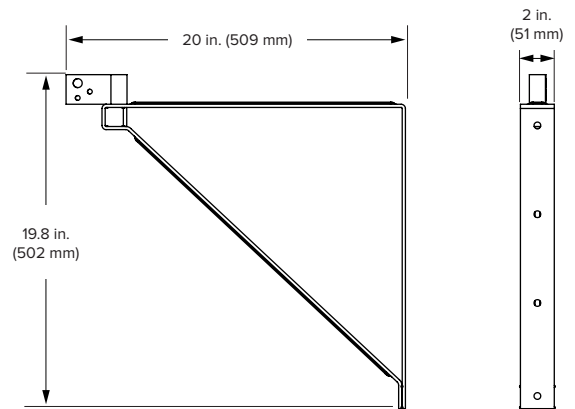

Wall Mount

Weight: 9.5 lb (4.3 kg)