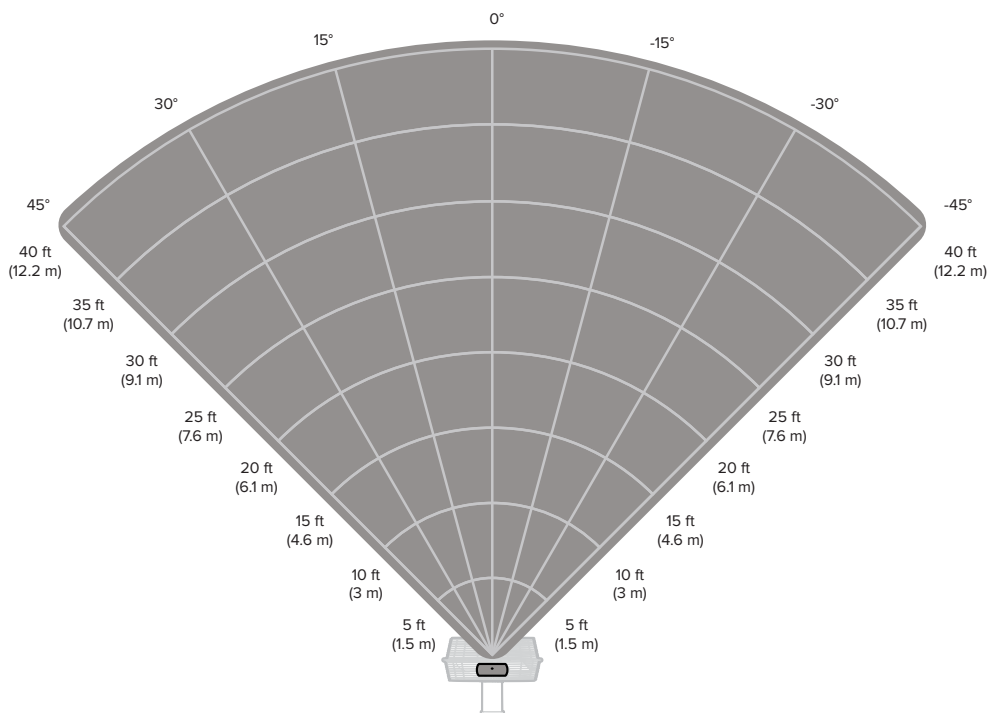

Sensor Coverage

USA
BIGASSFANS.COM
877-244-3267

CANADA
BIGASSFANS.COM
844-924-4277

AUSTRALIA
BIGASSFANS.COM/AU
1300 244 277

SINGAPORE
BIGASSFANS.COM/SG
65 6709 8500