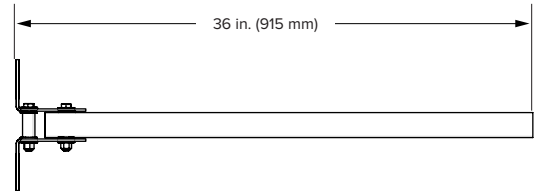

Swivel Mount

Weight: 16 lb (7.3 kg)