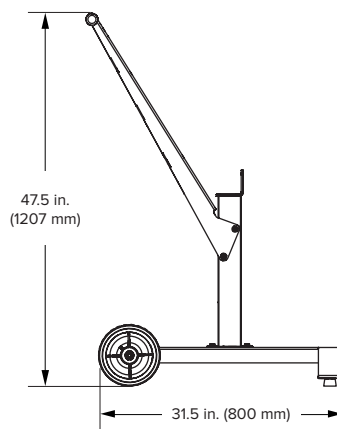

Low Rider

Weight: 39 lb (17.7 kg)