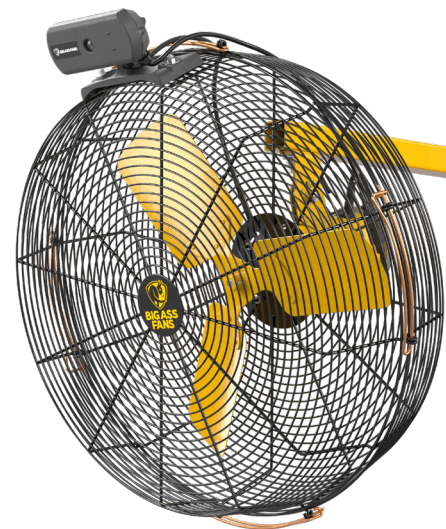

# AIREYE OCCUPANCY SENSOR

EASY TO MOVE, SIMPLE TO CONTROL, AND A BREEZE TO ENJOY.

With an effective range of up to 40 ft (12.2 m) within a 90-degree radius, the AirEye Occupancy Sensor automatically turns the fan on to a set speed when it detects infrared motion. Its adjustable lock knob allows users to aim the sensor where airflow is needed most, and two status LEDs display AirEye's power and motion-detection activity. The fan will shut off five minutes after occupants leave the area.