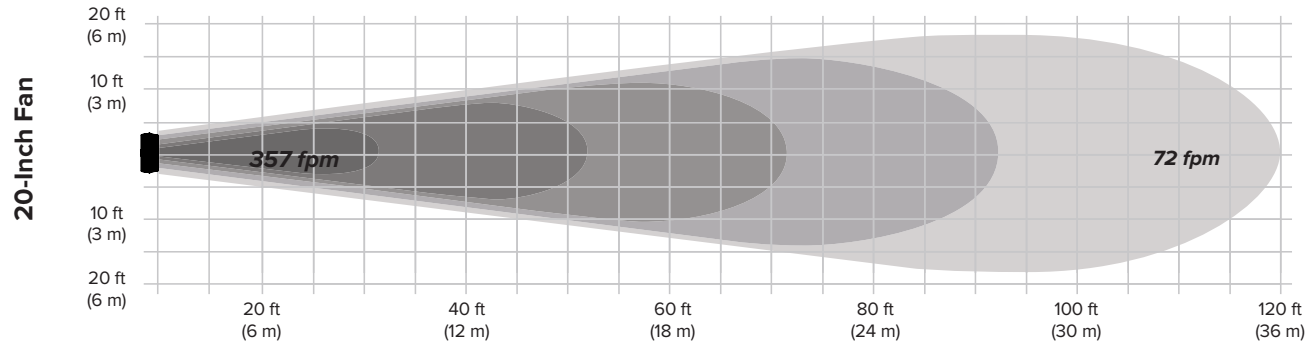

USA
BIGASSFANS.COM
877-244-3267

CANADA
BIGASSFANS.COM
844-924-4277

AUSTRALIA
BIGASSFANS.COM/AU
1300 244 277

SINGAPORE
BIGASSFANS.COM/SG
65 6709 8500