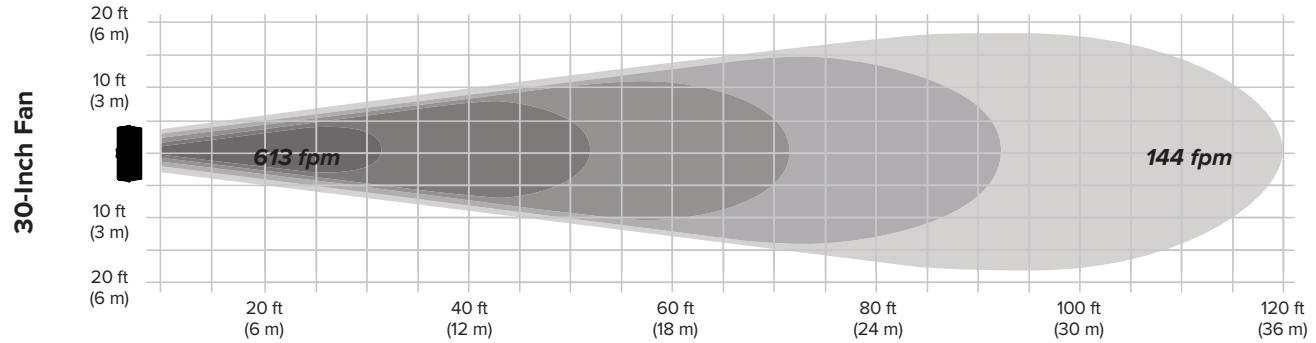

USA
BIGASSFANS.COM
877-244-3267

CANADA
BIGASSFANS.COM
844-924-4277

AUSTRALIA
BIGASSFANS.COM/AU
1300 244 277

SINGAPORE
BIGASSFANS.COM/SG
65 6709 8500