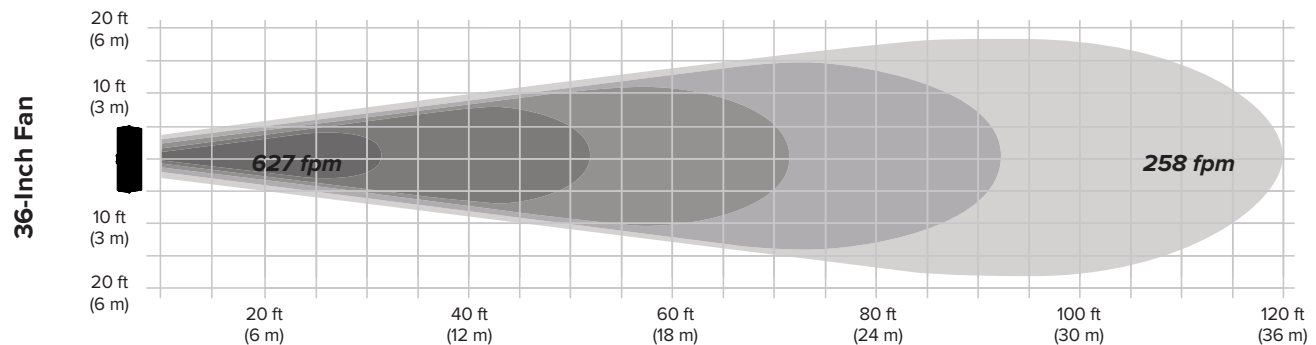

USA
BIGASSFANS.COM
877-244-3267

CANADA
BIGASSFANS.COM
844-924-4277

AUSTRALIA
BIGASSFANS.COM/AU
1300 244 277

SINGAPORE
BIGASSFANS.COM/SG
65 6709 8500