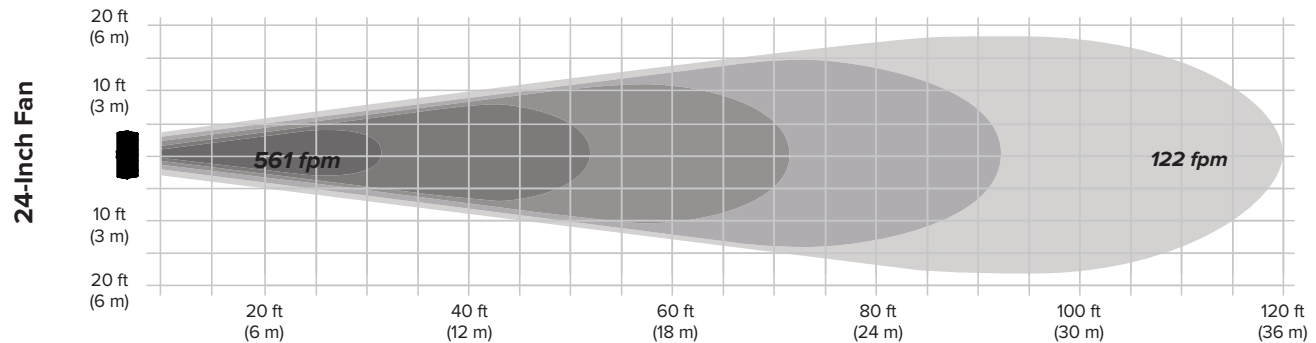

USA
BIGASSFANS.COM
877-244-3267

CANADA
BIGASSFANS.COM
844-924-4277

AUSTRALIA
BIGASSFANS.COM/AU
1300 244 277

SINGAPORE
BIGASSFANS.COM/SG
65 6709 8500