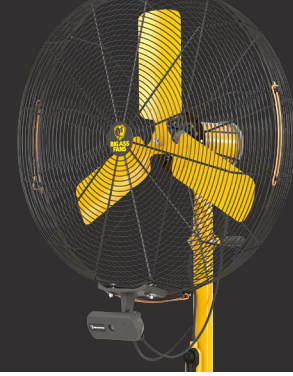

AIREYE

AIRFLOW SPECIFICATIONS

Shaded areas represent cooling up to 120 feet (36.6 meters). That's one-third the length of a football field! Darker shading indicates faster air velocity.