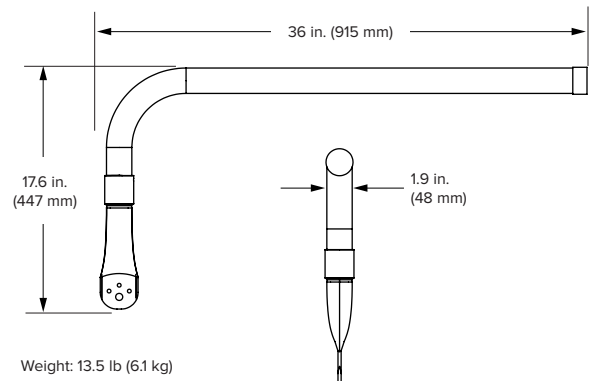

I-Beam Mount / C-Channel Mount

Weight: 13.5 lb (6.1 kg)